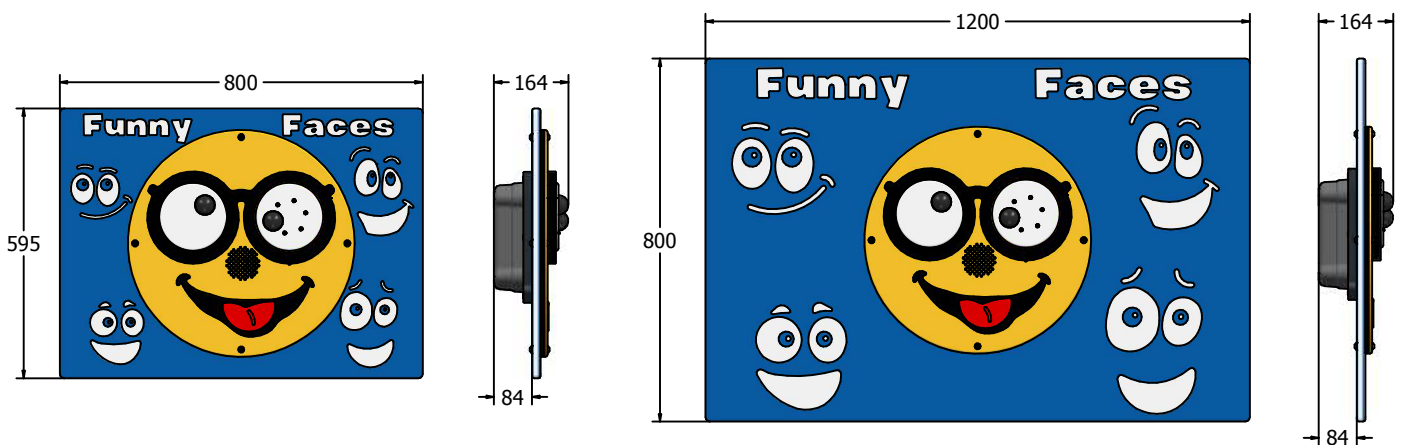

Product Information

Funny Faces RotoGen Play Panel

Turn the handle to generate power.
Laughing and giggling sounds
play in random order

- Supplied as panel only
- Auto play upon turning
- User generated power
- Designed to British & European Standard BS EN 1176

FIPTFUNRG6

FIPTFUNRG3

Age Range:
Largest Part:
Heaviest Part:
Total Weight:
Surfacing :

2+ Years
FIPTFUNRG6: 800x595x164mm
FIPTFUNRG6: 16Kg
FIPTFUNRG6: 16Kg
N/A

Minimum Inspection Schedule	
Inspection Type	Inspection Frequency
Visual	Every Month
Functionality	Every Month
Comprehensive	Every 6 Months

Age Range:
Largest Part:
Heaviest Part:
Total Weight:
Surfacing :

2+ Years
FIPTFUNRG3: 1200x800x164mm
FIPTFUNRG3: 24.5Kg
FIPTFUNRG3: 24.5Kg
N/A

Material: **Design Panel** - High Density Polyethylene (HDPE) with orange peel texture finish