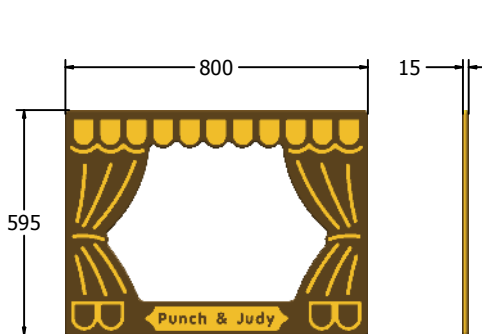

Product Information

Punch & Judy Theatre Play Panel

Designed to British & European
Standard BS EN 1176

Supplied as panel only.

FIPUNCH6

FIPUNCH3

Age Range: 2+ Years
Largest Part: FIPUNCH6 - 800x595x15
Heaviest Part: FIPUNCH6 - 4Kg
Total Weight: FIPUNCH6 - 4Kg
Surfacing : N/A

Material: **Design Panel** - Two Colour High Density Polyethylene (HDPE) with orange peel texture finish

Colour Choices: **Design Panel** - Broad selection available, visit the website below for further details