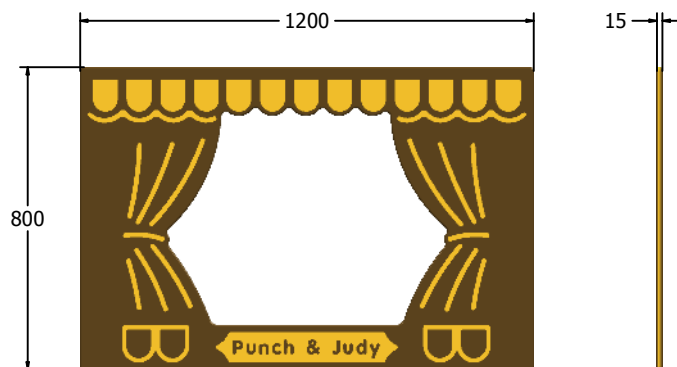

Product Information

Punch & Judy Theatre Play Panel

Designed to British & European
Standard BS EN 1176

Supplied as panel only.

FIPUNCH6

FIPUNCH3

Age Range: 2+ Years
Largest Part: FIPUNCH6 - 800x595x15
Heaviest Part: FIPUNCH6 - 4Kg
Total Weight: FIPUNCH6 - 4Kg
Surfacing : N/A

Minimum Inspection Schedule	
Inspection Type	Inspection Frequency
Visual	Every Month
Functionality	Every Month
Comprehensive	Every 6 Months

Age Range: 2+ Years
Largest Part: FIPUNCH3 - 1200x800x15
Heaviest Part: FIPUNCH3 - 8.5Kg
Total Weight: FIPUNCH3 - 8.5Kg
Surfacing : N/A

Material: **Design Panel** - Two Colour High Density Polyethylene (HDPE) with orange peel texture finish

Colour Choices: **Design Panel** - Broad selection available, visit the website below for further details