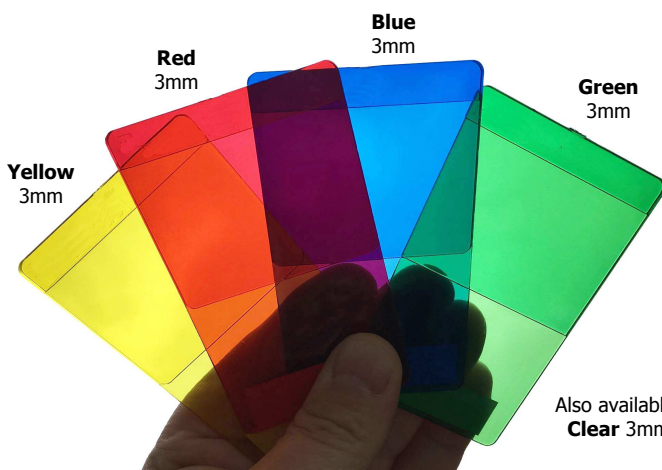

Standard Stock Colour Options - v9

Densetec Single Colour - (Sheet Size 1220 x 2440mm)

Red
6, 12.5 & 19mm

Yellow
6, 12.5 & 19mm

Blue
6, 12.5 & 19mm

Green
6, 12.5 & 19mm

Orange
19mm

Violet
12.5 & 19mm

Violet/Yellow
12.5 & 19mm

Green/Yellow
12.5 & 19mm

Black/White
12.5 & 19mm

Blue/White
12.5 & 19mm

Green/White
19mm

Brown/Beige
12.5 & 19mm

Green/Beige
12.5 & 19mm

Densetec XD - Recycled Black Core - (Sheet Size 1220 x 2440mm)

Orange/Black
15mm

Purple/Black
15mm

Blue/Black
15mm

Green/Black
15mm

Yellow/Black
12.5 & 15mm

Grey/Black
19mm

White/Black
12.5 & 19mm

Densetec Grip - (Sheet Size 1220 x 2440mm)

Grey
15mm

Black/Yellow
15mm

Polydek - (Sheet Size 1500 x 3000mm)

Grey Button
18mm

Grey Smooth
15mm

Transparent Polycarbonate - (Sheet Size 1220 x 2440mm)

Also available:
Clear 3mm