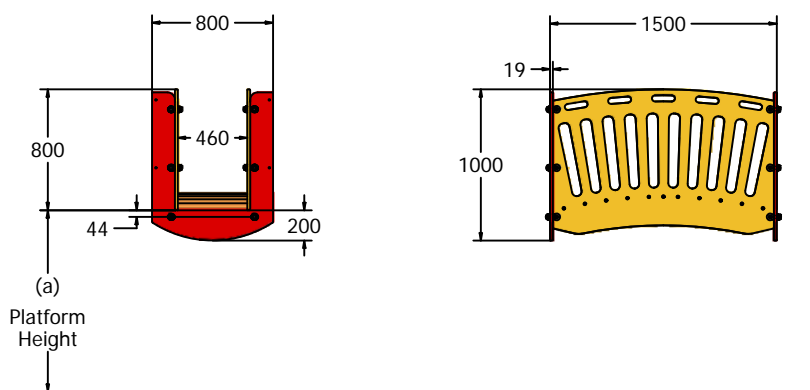

LumbeRock Treads

Standard Multi-Play Platform Heights

(a)
600mm
900mm
1200mm
1500mm

Alternatively use any height setting

**Included**

- Fixings for bridge to platforms

**Not Included**

- Platforms (available separately)
- 8x Fixings for panels to posts
- Posts

Age Range: 4+ Years  
 Largest Part: Bridge Assembly 1000 x 800 x 1500mm  
 Heaviest Part: Bridge Assembly Approx. 72kg  
 Total Weight: Approx. 72kg  
 Surfacing : 1.5m from the extents of the equipment with a critical fall height in excess of (a).  
 If higher than 1.5m surfacing extents will increase, consult BS EN 1176 for details

Designed to  
 British & European  
 Standard BS EN 1176

Material: **Design Panel** - High Density Polyethylene (HDPE) with orange peel texture finish  
**Stainless Steel Brackets** - 304 grade stainless steel with dull polish finish  
**LumbeRock Treads** - Made from 100% recycled HDPE milk bottles with a wood grain finish on top face