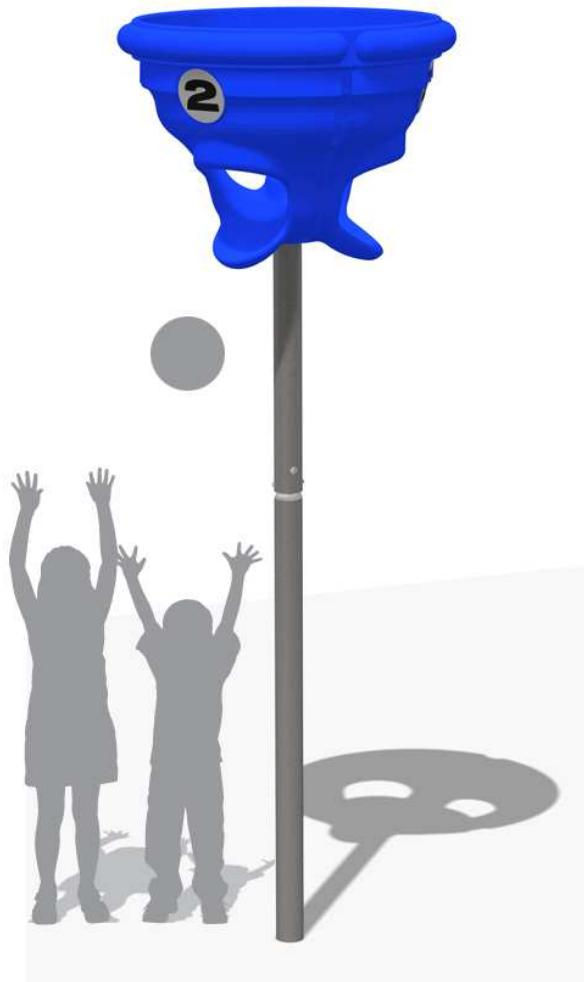

Product Information

FIHOTSHOT - Hot Shot Ball Game

Numbered Exits - 1, 2 & 3

Durable Rotomoulded Chute with Galvanized Steel Post

- Fun & energetic ball game
- Throw the ball in and guess the exit
- Use Basketballs or smaller
- Top chute available individually to mount on your own post, code ref: **FIHOTSHOTTOP** (excludes fixings)

Age Range: 4+ Years
Largest Part: Bottom Post Part - Dia 89mm x 2150mm Long
Heaviest Part: Chute - 18.5 kg / Bottom Post Part -13.5Kg / Upper Post Part - 8Kg
Total Weight: Approx. 40.5kg
Surfacing : N/A

Designed to
British & European
Standard BS EN 1176

Material: **Rotomould** - Polyethylene with smooth finish
Post - Galvanized Mild Steel

Colour Choices: **Rotomould** - Blue as standard, other colours are special order
Post - Self colour as standard