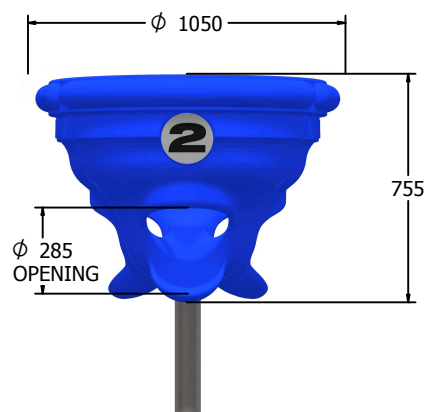

Product Information

FIHOTSHOT - Hot Shot Ball Game

Numbered Exits - 1, 2 & 3

Durable Rotomoulded Chute with Galvanized Steel Post

- Fun & energetic ball game
- Throw the ball in and guess the exit
- Use Basketballs or smaller
- Top chute available individually to mount on your own post, code ref: **FIHOTSHOTTOP** (excludes fixings)

Age Range: 4+ Years
Largest Part: Bottom Post Part - Dia 89mm x 2150mm Long
Heaviest Part: Chute - 18.5 kg / Bottom Post Part -13.5Kg / Upper Post Part - 8Kg
Total Weight: Approx. 40.5kg
Surfacing : N/A

Designed to
British & European
Standard BS EN 1176

Material: **Rotomould** - Polyethylene with smooth finish
Post - Galvanized Mild Steel

Colour Choices: **Rotomould** - Blue as standard, other colours are special order
Post - Self colour as standard