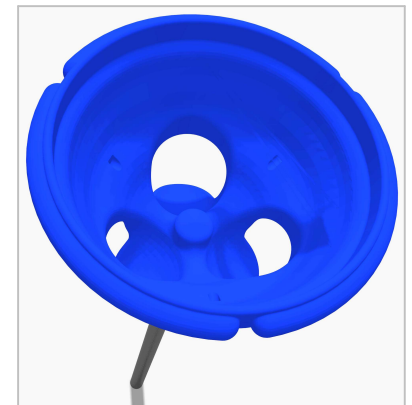

Product Information

FIHOTSHOT - Hot Shot Ball Game

Numbered Exits - 1, 2 & 3

Durable Rotomoulded Chute with Galvanized Steel Post

- Fun & energetic ball game
- Throw the ball in and guess the exit
- Use Basketballs or smaller
- Top chute available individually to mount on your own post, code ref: **FIHOTSHOTTOP** (excludes fixings)

Age Range: 4+ Years
Largest Part: Bottom Post Part - Dia 89mm x 2150mm Long
Heaviest Part: Chute - 18.5 kg / Bottom Post Part -13.5Kg / Upper Post Part - 8Kg
Total Weight: Approx. 40.5kg
Surfacing : N/A

Designed to
British & European
Standard BS EN 1176

Material: **Rotomould** - Polyethylene with smooth finish
Post - Galvanized Mild Steel

Colour Choices: **Rotomould** - Blue as standard, other colours are special order
Post - Self colour as standard