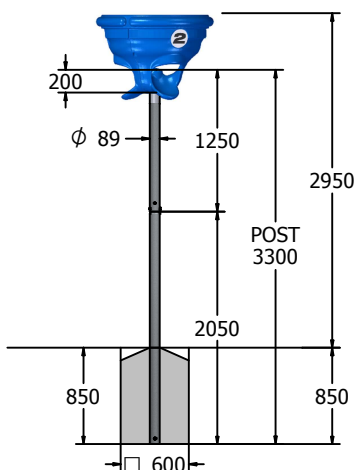

Product Information

FIHOTSHOT - Hot Shot Ball Game

Numbered Exits - 1, 2 & 3

Durable Rotomoulded Chute with Galvanized Steel Post

- Fun & energetic ball game
- Throw the ball in and guess the exit
- Use Basketballs or smaller
- Top chute available individually to mount on your own post, code ref: **FIHOTSHOTTOP** (excludes fixings)

Age Range: 4+ Years
Largest Part: Bottom Post Part - Dia 89mm x 2150mm Long
Heaviest Part: Chute - 18.5 kg / Bottom Post Part -13.5Kg / Upper Post Part - 8Kg
Total Weight: Approx. 40.5kg
Surfacing : N/A

Designed to
British & European
Standard BS EN 1176

Material: **Rotomould** - Polyethylene with smooth finish
Post - Galvanized Mild Steel

Colour Choices: **Rotomould** - Blue as standard, other colours are special order
Post - Self colour as standard