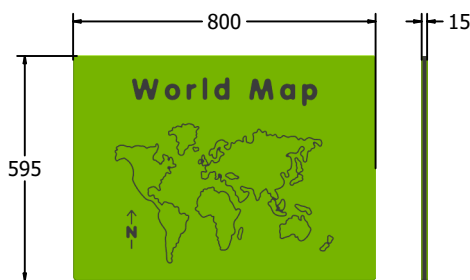

DIMENSIONS

FIWORLD6
FIWORLD6-AL-WP Standard Panel
Panel with Alu Posts