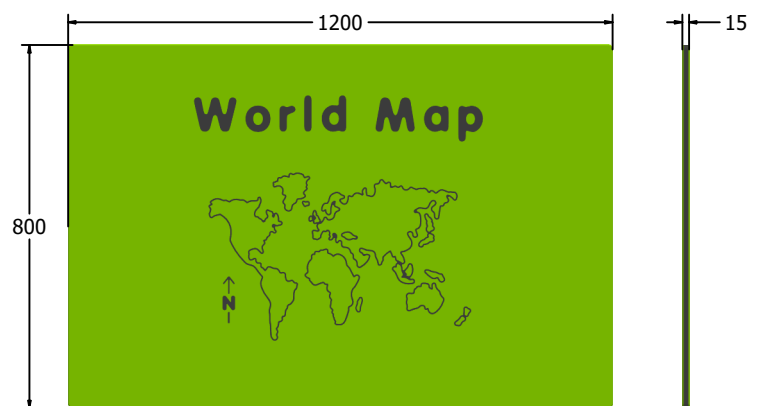

 **TOUCH** - Tactile design

 **EDUCATIONAL** - World Map design

 **INCLUSIVE** - Activity positioned at accessible height

DIMENSIONS

FIWORLD6
FIWORLD6-AL-WP Standard Panel
Panel with Alu Posts

FIWORLD3
FIWORLD3-AL-WP Standard Panel
Panel with Alu Posts

TECHNICAL

Age Range: 2+ Years
Largest Part: FIWORLD6 - 595 x 800 x 15mm
Total Weight: FIWORLD6 - 7kg
Surfacing: N/A

Age Range: 2+ Years
Largest Part: FIWORLD3 - 800 x 1200 x 15mm
Total Weight: FIWORLD3 - 14kg
Surfacing: N/A