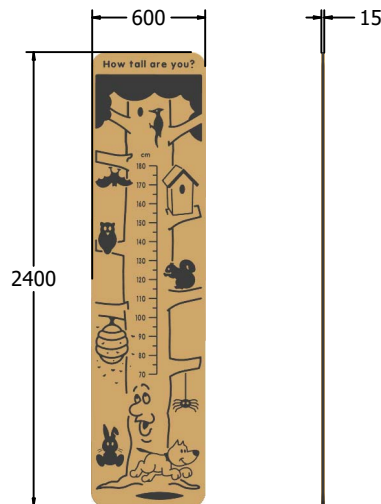

Product Information

FIWOODLAND15 - How Tall Are You? Tree

BS EN 1176 - Designed to British & European Standards

MATERIALS

Panel - Two Colour  High Density Polyethylene (HDPE)

SUPPLY METHOD

Panel - Singular panel

FEATURES

 **MEASURE** - Measure how tall you are

DIMENSIONS

FIWOODLAND15

TECHNICAL

Age Range: 2+ Years
 Largest Part: FIWOODLAND15 - 600 x 2400 x 15mm
 Total Weight: FIWOODLAND15 - 20kg
 Surfacing: N/A

IMPORTANT: you must specify the colour option you require at the time of order if it is different from the colour listed/shown above, requirements are subject to availability at the time of order