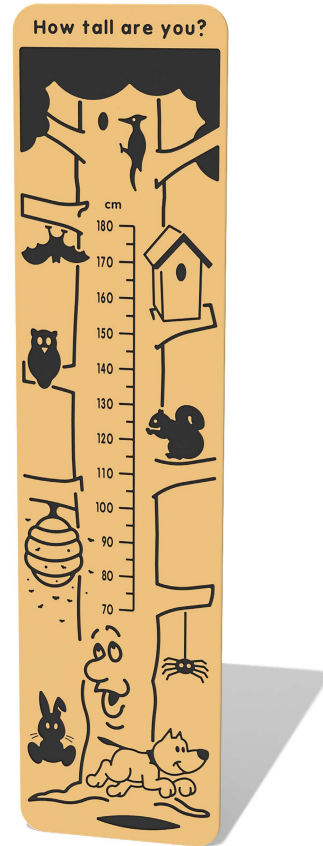

Product Information

FIWOODLAND15 - How Tall Are You? Tree

BS EN 1176 - Designed to British & European Standards

MATERIALS

Panel - Two Colour  High Density Polyethylene (HDPE)

SUPPLY METHOD

Panel - Singular panel

FEATURES

 **MEASURE** - Measure how tall you are

DIMENSIONS

FIWOODLAND15

TECHNICAL

Age Range: 2+ Years
 Largest Part: FIWOODLAND15 - 600 x 2400 x 15mm
 Total Weight: FIWOODLAND15 - 20kg
 Surfacing: N/A

IMPORTANT: you must specify the colour option you require at the time of order if it is different from the colour listed/shown above, requirements are subject to availability at the time of order