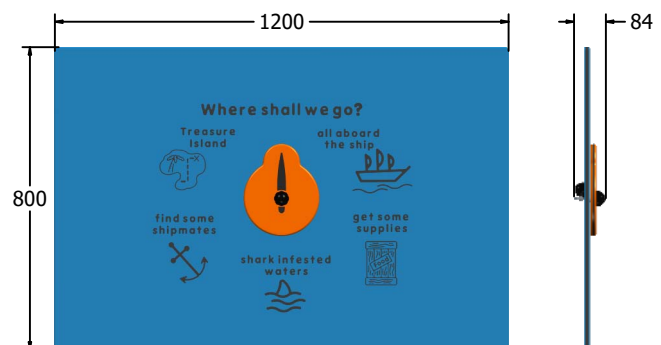

FEATURES

 **INCLUSIVE** - Activity positioned at easily accessible height

 **ROTATE** - Spinning pointer disc

DIMENSIONS

FIWHERE6 Standard Panel
FIWHERE6-AL-WP Panel with Alu Posts

FIWHERE3 Standard Panel
FIWHERE3-AL-WP Panel with Alu Posts

TECHNICAL

Age Range: 2+ Years
Largest Part: FIWHERE6 - 595 x 800 x 84mm
Total Weight: FIWHERE6 - 7.5kg
Surfacing: N/A

Age Range: 2+ Years
Largest Part: FIWHERE3 - 800 x 1200 x 84mm
Total Weight: FIWHERE3 - 14.5kg
Surfacing: N/A