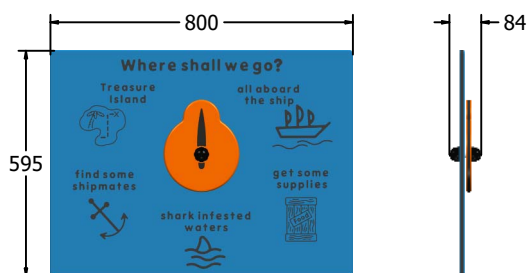

Product Information

FIWHERE - Where Shall We Go Pirates Play Panel

BS EN 1176 - Designed to British & European Standards

MATERIALS

Panel - Two Colour  High Density Polyethylene (HDPE)

SUPPLY METHOD

Panel - Pre-assembled singular panel

FEATURES

 **INCLUSIVE** - Activity positioned at easily accessible height

 **ROTATE** - Spinning pointer disc

DIMENSIONS

FIWHERE6 Standard Panel
FIWHERE6-AL-WP Panel with Alu Posts

FIWHERE3 Standard Panel
FIWHERE3-AL-WP Panel with Alu Posts

TECHNICAL

Age Range: 2+ Years
Largest Part: FIWHERE6 - 595 x 800 x 84mm
Total Weight: FIWHERE6 - 7.5kg
Surfacing: N/A

Age Range: 2+ Years
Largest Part: FIWHERE3 - 800 x 1200 x 84mm
Total Weight: FIWHERE3 - 14.5kg
Surfacing: N/A