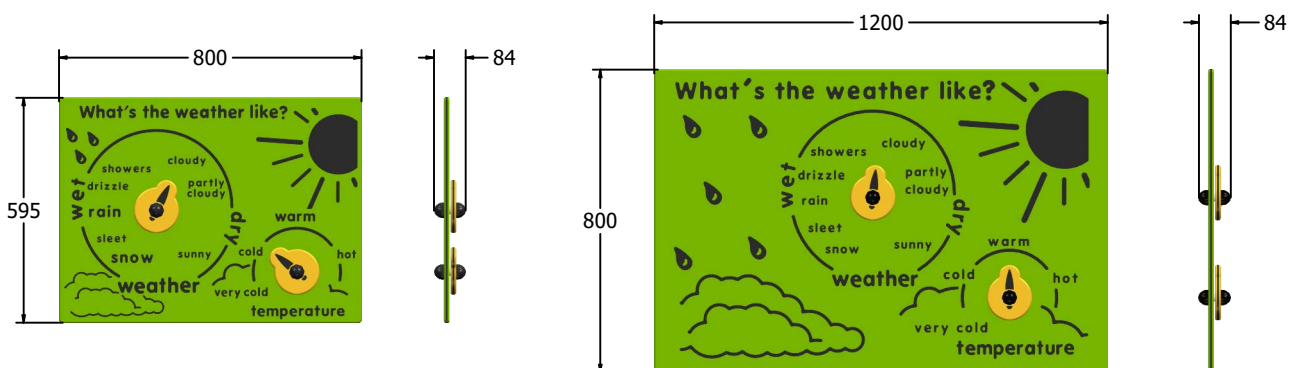

Product Information

FIWEATH - What's the Weather Like? Play Panel

BS EN 1176 - Designed to British & European Standards

MATERIALS

Panel - Two Colour  High Density Polyethylene (HDPE)

SUPPLY METHOD

Panel - Pre-assembled singular panel

FEATURES

 **INCLUSIVE** - Activities positioned at easily accessible height

 **ROTATE** - Spinning pointer discs

DIMENSIONS

FIWEATH6 Standard Panel
FIWEATH6-AL-WP Panel with Alu Posts

FIWEATH3 Standard Panel
FIWEATH3-AL-WP Panel with Alu Posts

TECHNICAL

Age Range: 2+ Years
Largest Part: FIWEATH6 - 595 x 800 x 84mm
Total Weight: FIWEATH6 - 7.5kg
Surfacing: N/A

Age Range: 2+ Years
Largest Part: FIWEATH3 - 800 x 1200 x 84mm
Total Weight: FIWEATH3 - 14kg
Surfacing: N/A