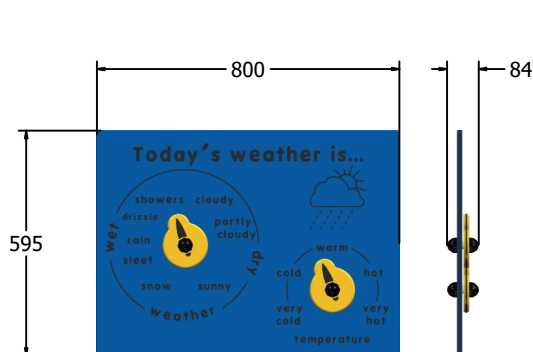

DIMENSIONS

FIWEATHER6 Standard Panel
FIWEATHER6-AL-WP Panel with Alu Posts