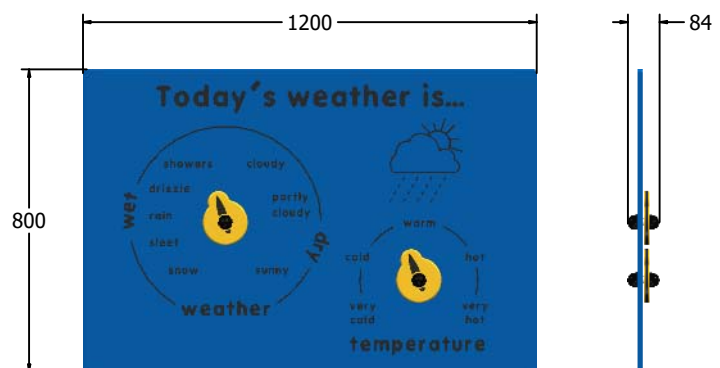

FIWEATHER3 Standard Panel
FIWEATHER3-AL-WP Panel with Alu Posts

TECHNICAL

Age Range: 2+ Years
Largest Part: FIWEATHER6 - 595 x 800 x 84mm
Total Weight: FIWEATHER6 - 7.5kg
Surfacing: N/A

Age Range: 2+ Years
Largest Part: FIWEATHER3 - 800 x 1200 x 84mm
Total Weight: FIWEATHER3 - 14.5kg
Surfacing: N/A

IMPORTANT: you must specify the colour option you require at the time of order if it is different from the colour listed/shown above, requirements are subject to availability at the time of order