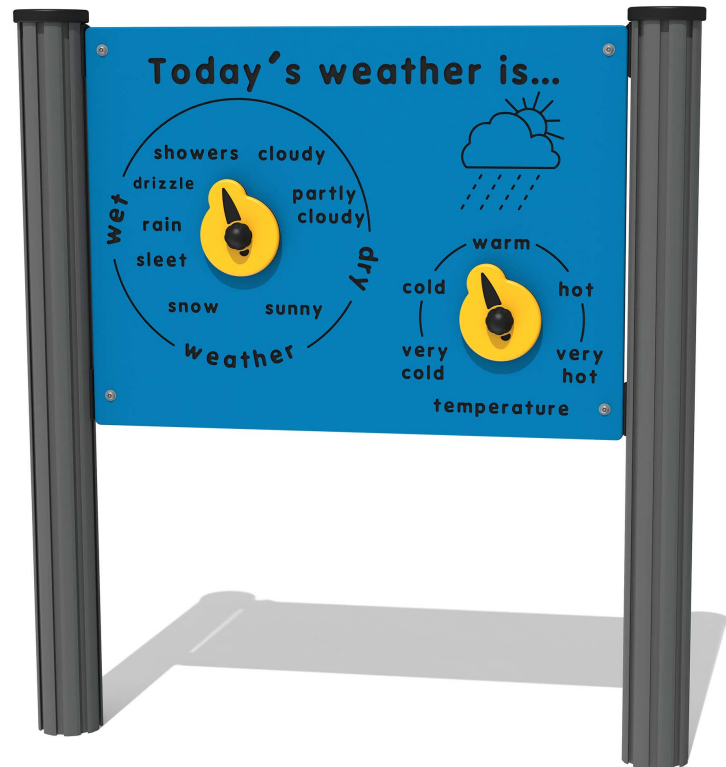

### MATERIALS

Panel - Two Colour  High Density Polyethylene (HDPE)

### SUPPLY METHOD

Panel - Pre-assembled singular panel

### FEATURES

 INCLUSIVE - Activities positioned at easily accessible height

 ROTATE - Spinning discs