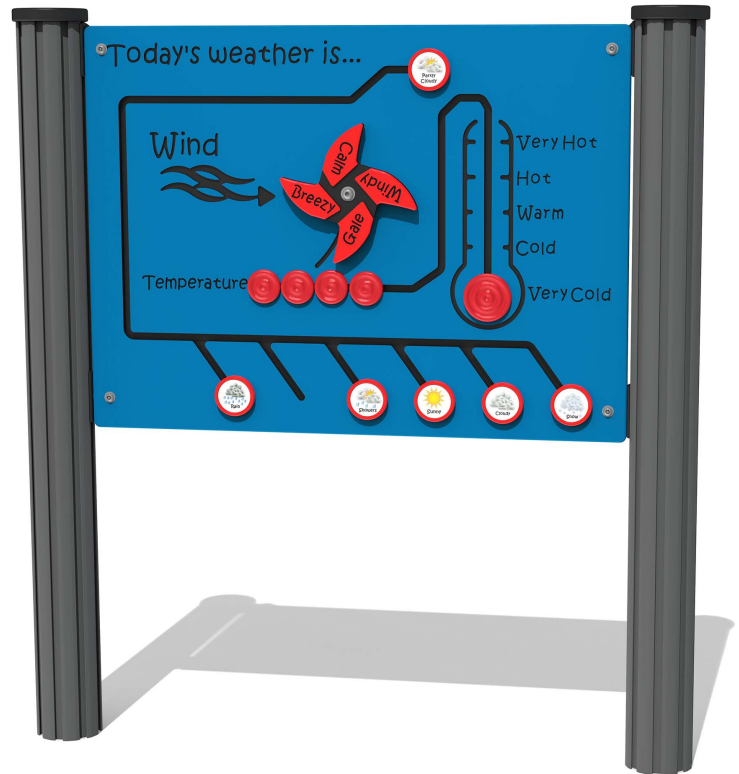

### MATERIALS

Panel - Two Colour  High Density Polyethylene (HDPE)

### SUPPLY METHOD

Panel - Pre-assembled singular panel

### FEATURES

-  INCLUSIVE - Activities positioned at easily accessible height
-  SLIDERS - Weather counters
-  ROTATE - Rotating weather dial

### TECHNICAL

Age Range: 2+ Years  
Largest Part: FIWEATHERNGP6 - 595 x 800 x 61mm  
Total Weight: FIWEATHERNGP6 - 7kg  
Surfacing: N/A

Age Range: 2+ Years  
Largest Part: FIWEATHERNGP3 - 800 x 1200 x 61mm  
Total Weight: FIWEATHERNGP3 - 13.5kg  
Surfacing: N/A