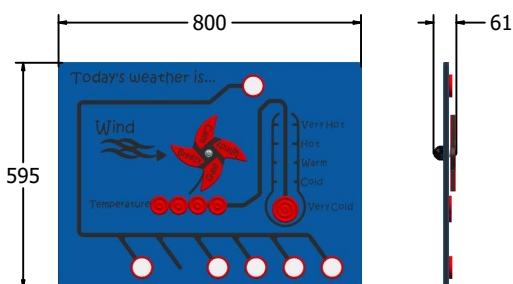

DIMENSIONS

FIWEATHERNGP6 Standard Panel
FIWEATHERNGP6-AL-WP Panel with Alu Posts