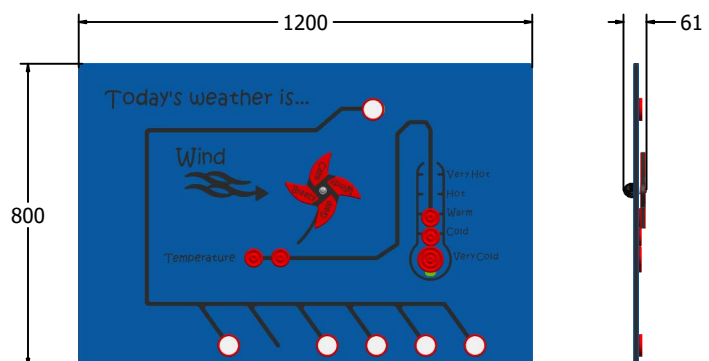

### SUPPLY METHOD

Panel - Pre-assembled singular panel

### FEATURES

-  INCLUSIVE - Activities positioned at easily accessible height
-  SLIDERS - Weather counters
-  ROTATE - Rotating weather dial

### DIMENSIONS

FIWEATHERNGP6 Standard Panel  
FIWEATHERNGP6-AL-WP Panel with Alu Posts

FIWEATHERNGP3 Standard Panel  
FIWEATHERNGP3-AL-WP Panel with Alu Posts

### TECHNICAL

Age Range: 2+ Years  
Largest Part: FIWEATHERNGP6 - 595 x 800 x 61mm  
Total Weight: FIWEATHERNGP6 - 7kg  
Surfacing: N/A

Age Range: 2+ Years  
Largest Part: FIWEATHERNGP3 - 800 x 1200 x 61mm  
Total Weight: FIWEATHERNGP3 - 13.5kg  
Surfacing: N/A