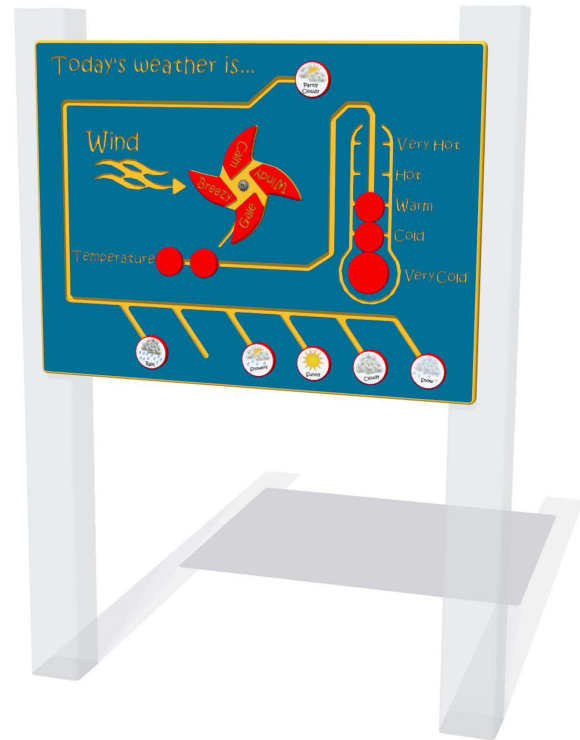

Product Information

FIWEATHERNGP - Todays Weather is...NGP Play Panel

BS EN 1176 - Designed to British & European Standards

MATERIALS

Panel - Two Colour High Density Polyethylene (HDPE)

SUPPLY METHOD

Panel - Pre-assembled singular panel

DIMENSIONS

FIWEATHERNGP6

FIWEATHERNGP3

TECHNICAL

Age Range: 2+ Years
 Largest Part: FIWEATHERNGP6 - 595 x 800 x 68mm
 Total Weight: FIWEATHERNGP6 - 9kg
 Surfacing: N/A

Age Range: 2+ Years
 Largest Part: FIWEATHERNGP3 - 800 x 1200 x 68mm
 Total Weight: FIWEATHERNGP3 - 17.5kg
 Surfacing: N/A