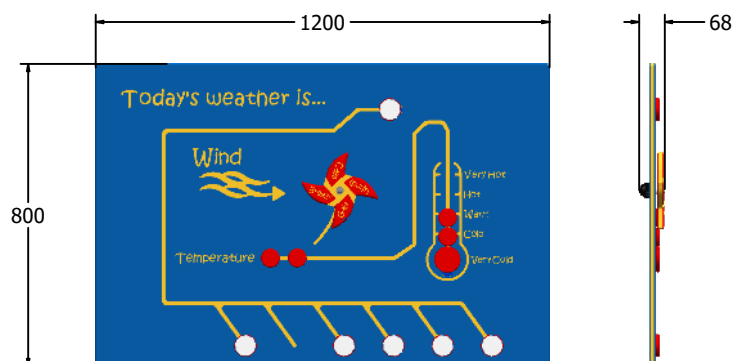

Product Information

FIWEATHERNGP - Todays Weather is...NGP Play Panel

BS EN 1176 - Designed to British & European Standards

MATERIALS

Panel - Two Colour High Density Polyethylene (HDPE)

SUPPLY METHOD

Panel - Pre-assembled singular panel

DIMENSIONS

FIWEATHERNGP6

FIWEATHERNGP3

TECHNICAL

Age Range: 2+ Years
 Largest Part: FIWEATHERNGP6 - 595 x 800 x 68mm
 Total Weight: FIWEATHERNGP6 - 9kg
 Surfacing: N/A

Age Range: 2+ Years
 Largest Part: FIWEATHERNGP3 - 800 x 1200 x 68mm
 Total Weight: FIWEATHERNGP3 - 17.5kg
 Surfacing: N/A