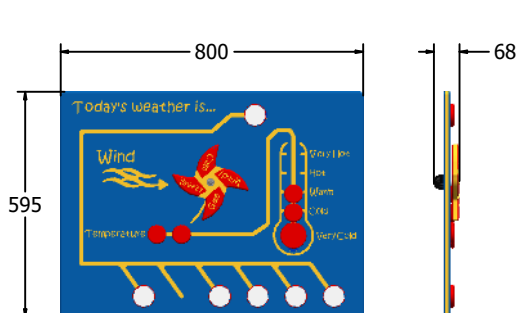

Product Information

FIWEATHERNGP - Todays Weather is...NGP Play Panel

BS EN 1176 - Designed to British & European Standards

MATERIALS

Panel - Two Colour High Density Polyethylene (HDPE)

SUPPLY METHOD

Panel - Pre-assembled singular panel

DIMENSIONS

FIWEATHERNGP6

FIWEATHERNGP3

TECHNICAL

Age Range: 2+ Years
 Largest Part: FIWEATHERNGP6 - 595 x 800 x 68mm
 Total Weight: FIWEATHERNGP6 - 9kg
 Surfacing: N/A

Age Range: 2+ Years
 Largest Part: FIWEATHERNGP3 - 800 x 1200 x 68mm
 Total Weight: FIWEATHERNGP3 - 17.5kg
 Surfacing: N/A