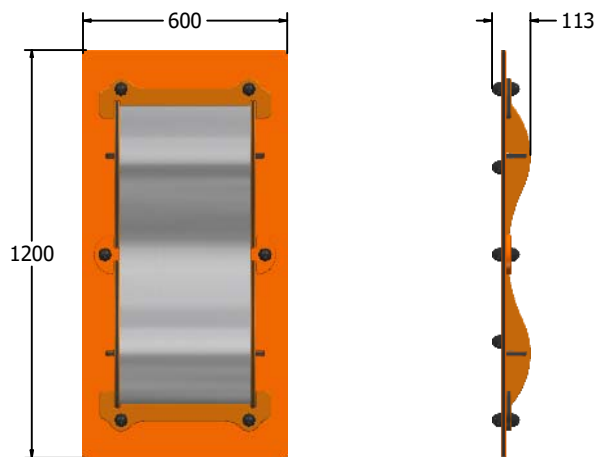

Product Information

FIWAVY - Wobbly Mirror Play Panel

BS EN 1176 - Designed to British & European Standards

MATERIALS

Panels - Two Colour  High Density Polyethylene (HDPE)

SUPPLY METHOD

Panel - Fully assembled

FEATURES

MIRROR - Reflective Panel

INCLUSIVE - Mirror positioned at accessible height

DIMENSIONS

FIWAVY
FIWAVY-AL-WP

Standard Panel
Panel with Alu Posts

TECHNICAL

Age Range: 2+ Years
Largest Part: 1200 x 600 x 113mm
Total Weight: 14kg
Surfacing: N/A