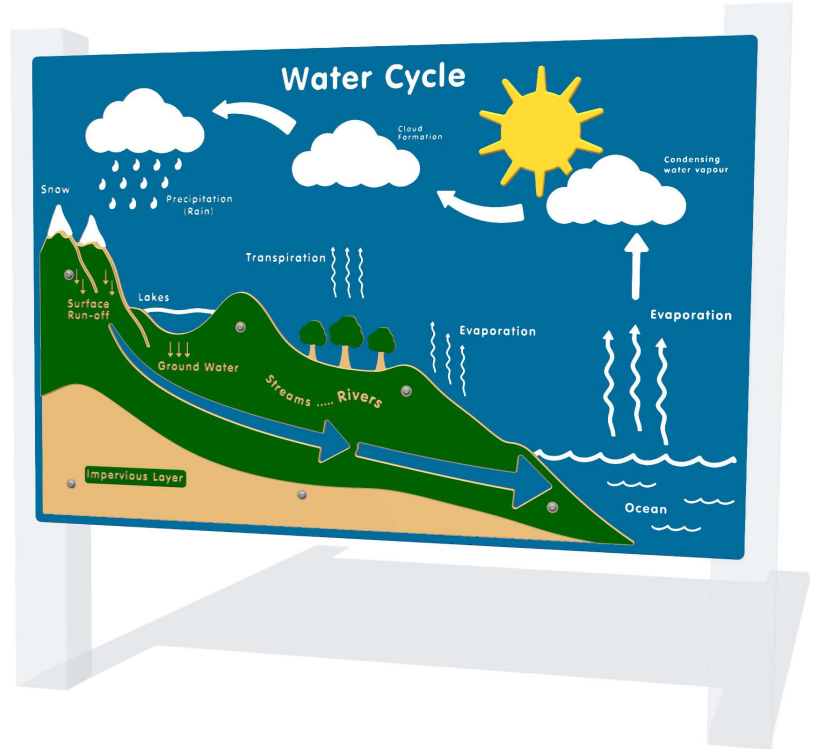

Product Information

FIWACY3 - Water Cycle Play Panel

BS EN 1176 - Designed to British & European Standards

MATERIALS

Panels - Two Colour High Density Polyethylene (HDPE)

SUPPLY METHOD

Panel - Pre-assembled singular panel