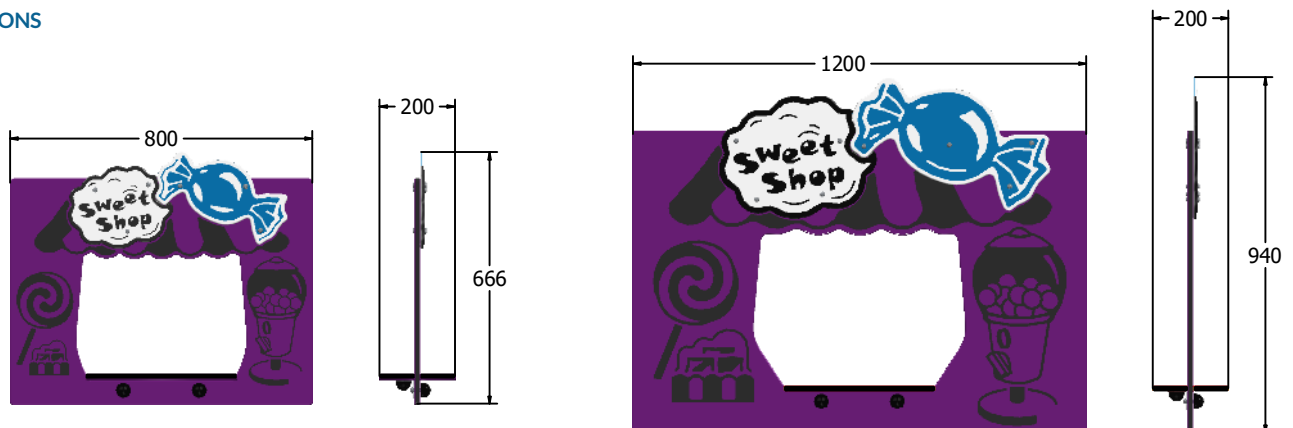

Product Information

FITTSWT - Sweet Shop Play Panel

BS EN 1176 - Designed to British & European Standards

MATERIALS

Panel - Two Colour High Density Polyethylene (HDPE)

SUPPLY METHOD

Panel - Pre-assembled singular panel

FEATURES

 **INCLUSIVE** - Counter positioned at accessible height

 **SOCIAL** - Shop counter role-play

DIMENSIONS

FITTSWT6 Standard Panel
 FITTSWT6-AL Panel with Edge Slots for Alu Posts
 FITTSWT6-AL-WP Panel with Alu Posts

FITTSWT3 Standard Panel
 FITTSWT3-AL Panel with Edge Slots for Alu Posts
 FITTSWT3-AL-WP Panel with Alu Posts

TECHNICAL

Age Range: 2+ Years
 Largest Part: FITTSWT6 - 800 x 666 x 200mm
 Total Weight: FITTSWT6 - 7kg
 Surfacing: N/A

Age Range: 2+ Years
 Largest Part: FITTSWT3 - 1200 x 940 x 200mm
 Total Weight: FITTSWT3 - 14kg
 Surfacing: N/A

IMPORTANT: you must specify the colour option you require at the time of order if it is different from the colour listed/shown above, requirements are subject to availability at the time of order