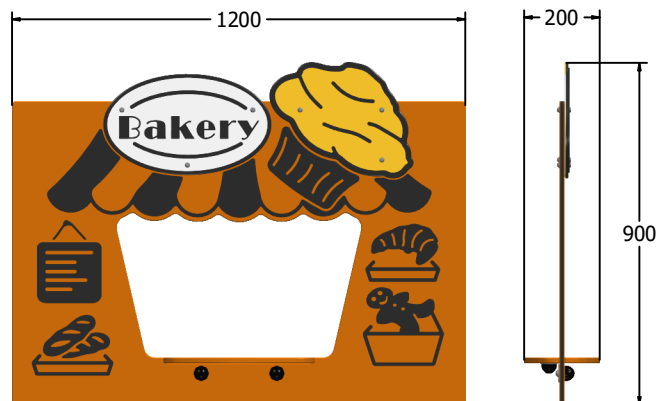

FITBAK3
FITBAK3-AL-WP

Standard Panel
Panel with Alu Posts

TECHNICAL

Age Range: 2+ Years
Largest Part: FITBAK6 - 595 x 660 x 200mm
Total Weight: FITBAK6 - 6.6kg
Surfacing: N/A

Age Range: 2+ Years
Largest Part: FITBAK3 - 1200 x 900 x 200mm
Total Weight: FITBAK3 - 13.4kg
Surfacing: N/A

IMPORTANT: you must specify the colour option you require at the time of order if it is different from the colour listed/shown above, requirements are subject to availability at the time of order