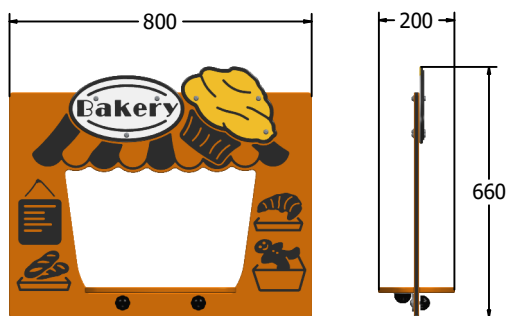

DIMENSIONS

FITBAK6
FITBAK6-AL-WP

Standard Panel
Panel with Alu Posts