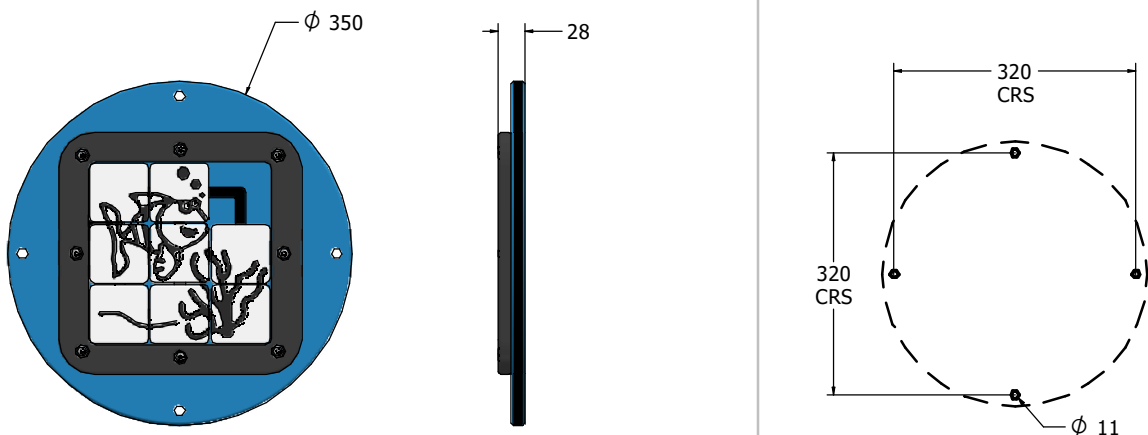

Product Information

FITSFISHSMIN - Mini Fish Tile Slider Insert

BS EN 1176 - Designed to British & European Standards

MATERIALS

Panel - Two Colour  High Density Polyethylene (HDPE)

SUPPLY METHOD

Insert - Fully assembled

FEATURES

 **SLIDERS** - Tile slide fish puzzle

Insert can easily attach to your own panel

DIMENSIONS

Required Host Panel Detail

TECHNICAL

Age Range: 2+ Years
 Largest Part: $\phi 350 \times 36$ mm
 Total Weight: 2.3kg Approx.
 Surfacing: N/A