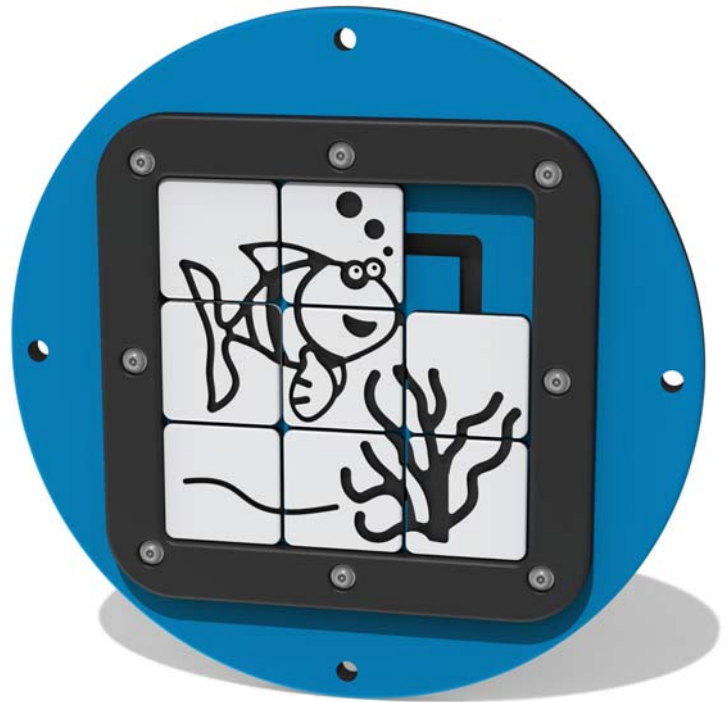

Product Information

FITSFISHSMIN - Mini Fish Tile Slider Insert

BS EN 1176 - Designed to British & European Standards

MATERIALS

Panel - Two Colour  High Density Polyethylene (HDPE)

SUPPLY METHOD

Insert - Fully assembled

FEATURES

 **SLIDERS** - Tile slide fish puzzle

Insert can easily attach to your own panel

DIMENSIONS

Required Host Panel Detail

TECHNICAL

Age Range: 2+ Years
 Largest Part: $\phi 350 \times 36$ mm
 Total Weight: 2.3kg Approx.
 Surfacing: N/A