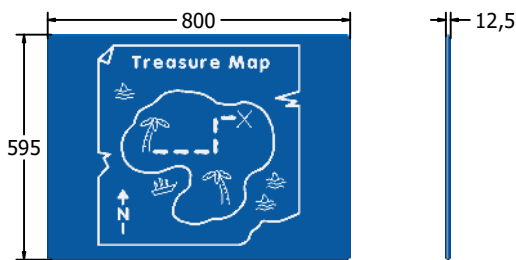

Product Information

FITREASURE - Treasure Map Play Panel

BS EN 1176 - Designed to British & European Standards

MATERIALS

Panel - Two Colour High Density Polyethylene (HDPE)

SUPPLY METHOD

Panel - Singular panel

DIMENSIONS

FITREASURE6

FITREASURE3

TECHNICAL

Age Range: 2+ Years
 Largest Part: FITREASURE6 - 595 x 800 x 12.5mm
 Total Weight: FITREASURE6 - 6kg
 Surfacing: N/A

Age Range: 2+ Years
 Largest Part: FITREASURE3 - 800 x 1200 x 12.5mm
 Total Weight: FITREASURE3 - 12kg
 Surfacing: N/A