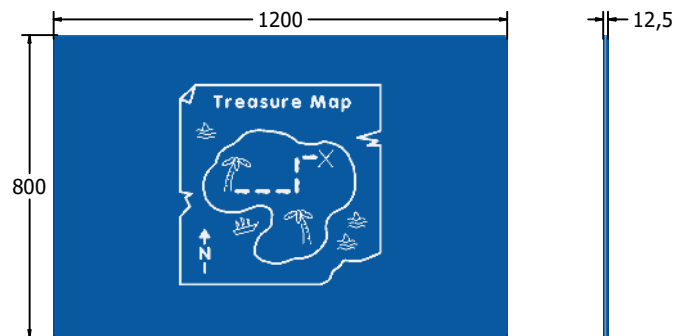

Product Information

FITREASURE - Treasure Map Play Panel

BS EN 1176 - Designed to British & European Standards

MATERIALS

Panel - Two Colour High Density Polyethylene (HDPE)

SUPPLY METHOD

Panel - Singular panel

DIMENSIONS

FITREASURE6

FITREASURE3

TECHNICAL

Age Range: 2+ Years
 Largest Part: FITREASURE6 - 595 x 800 x 12.5mm
 Total Weight: FITREASURE6 - 6kg
 Surfacing: N/A

Age Range: 2+ Years
 Largest Part: FITREASURE3 - 800 x 1200 x 12.5mm
 Total Weight: FITREASURE3 - 12kg
 Surfacing: N/A