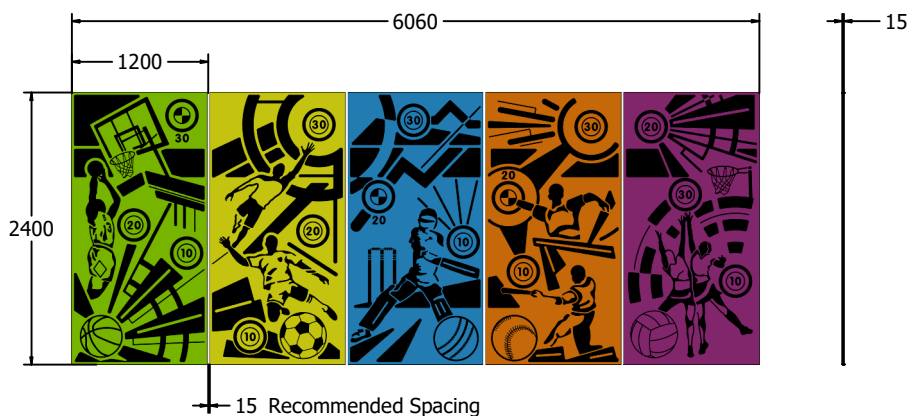

Product Information

FITPSET5 - Sports Wall 5 Panel Set

BS EN 1176 - Designed to British & European Standards

MATERIALS

Panel - Two Colour High Density Polyethylene (HDPE)

SUPPLY METHOD

Panel - Supplied as panel only

Wall Mounted

Mesh Mounted

Post Mounted

DIMENSIONS

TECHNICAL

Age Range:	2+ Years
Largest Part:	Individual Panel - 1200 x 2400mm x (thickness dependent on colour choice)
Heaviest Part:	Individual Panel - 50kg Approx.
Total Weight:	Set of 5 Panels - 250kg Approx.
Surfacing:	N/A