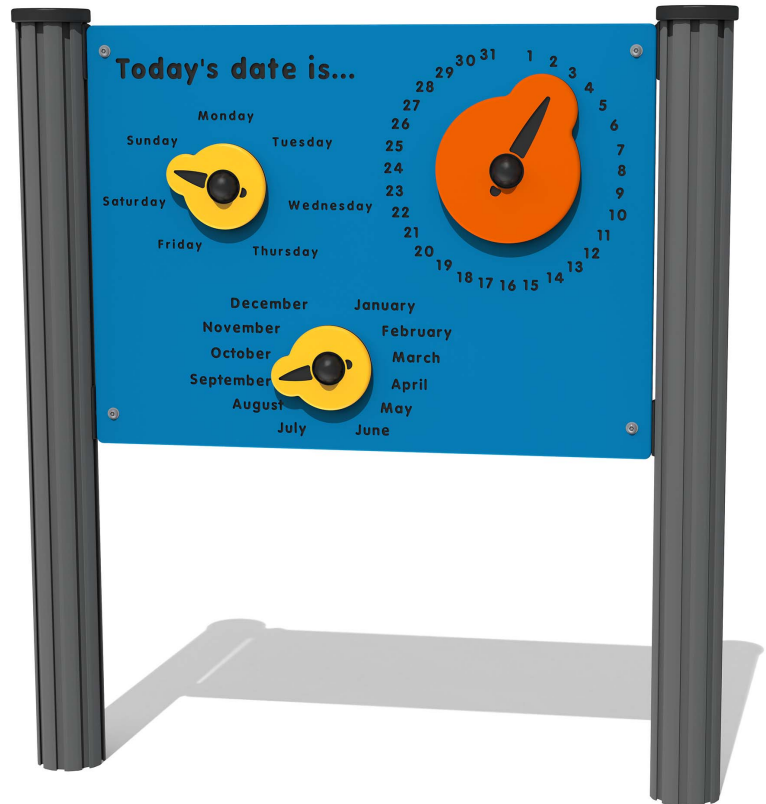

Product Information

FITODAY - Today's Date is... Play Panel

BS EN 1176 - Designed to British & European Standards

MATERIALS

Panel - Two Colour  High Density Polyethylene (HDPE)

SUPPLY METHOD

Panel - Pre-assembled singular panel

FEATURES

 **ROTATE** - Rotating arrow spinners

DIMENSIONS

FITODAY6
FITODAY6-AL-WP

Standard Panel
Panel with Alu Posts

FITODAY3
FITODAY3-AL-WP

Standard Panel
Panel with Alu Posts

TECHNICAL

Age Range: 2+ Years
Largest Part: FITODAY6 - 595 x 800 x 77mm
Total Weight: FITODAY6 - 8kg
Surfacing: N/A

Age Range: 2+ Years
Largest Part: FITODAY3 - 800 x 1200 x 77mm
Total Weight: FITODAY3 - 15kg
Surfacing: N/A