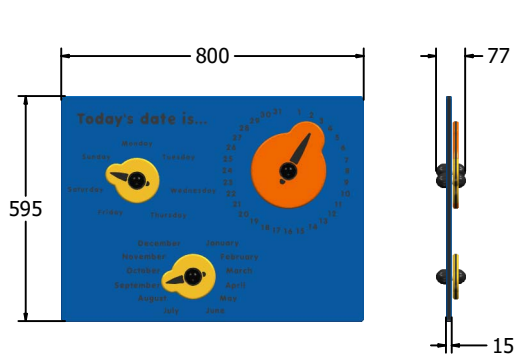

Product Information

FITODAY - Today's Date is... Play Panel

BS EN 1176 - Designed to British & European Standards

MATERIALS

Panel - Two Colour  High Density Polyethylene (HDPE)

SUPPLY METHOD

Panel - Pre-assembled singular panel

FEATURES

 **ROTATE** - Rotating arrow spinners

DIMENSIONS

FITODAY6
FITODAY6-AL-WP

Standard Panel
Panel with Alu Posts

FITODAY3
FITODAY3-AL-WP

Standard Panel
Panel with Alu Posts

TECHNICAL

Age Range: 2+ Years
Largest Part: FITODAY6 - 595 x 800 x 77mm
Total Weight: FITODAY6 - 8kg
Surfacing: N/A

Age Range: 2+ Years
Largest Part: FITODAY3 - 800 x 1200 x 77mm
Total Weight: FITODAY3 - 15kg
Surfacing: N/A