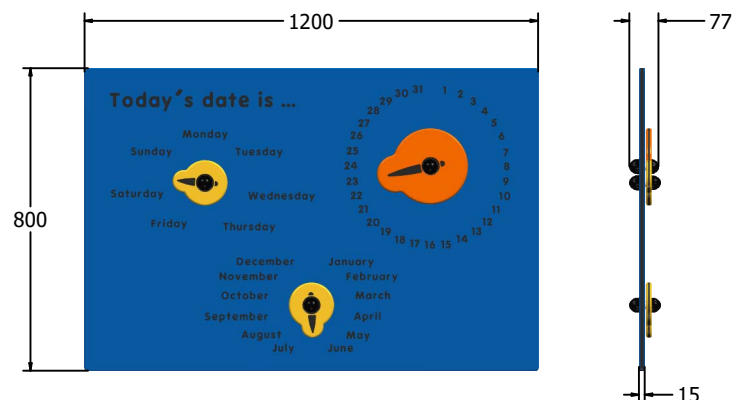

FEATURES

 **ROTATE** - Rotating arrow spinners

DIMENSIONS

FITODAY6
FITODAY6-AL-WP

Standard Panel
Panel with Alu Posts

FITODAY3
FITODAY3-AL-WP

Standard Panel
Panel with Alu Posts

TECHNICAL

Age Range: 2+ Years
Largest Part: FITODAY6 - 595 x 800 x 77mm
Total Weight: FITODAY6 - 8kg
Surfacing: N/A

Age Range: 2+ Years
Largest Part: FITODAY3 - 800 x 1200 x 77mm
Total Weight: FITODAY3 - 15kg
Surfacing: N/A