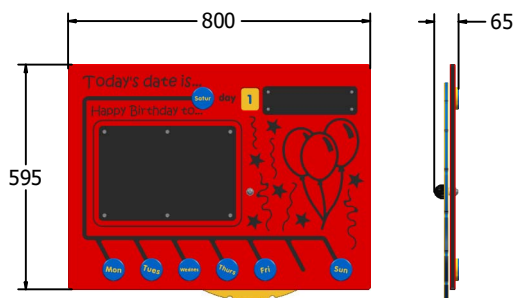

### FEATURES

**INCLUSIVE** - Activities positioned at easily accessible height

**SLIDERS** - Day counters

**DRAW** - Chalkboard activity

### DIMENSIONS

FITODAYSNGP6  
FITODAYSNGP6-AL-WP

Standard Panel  
Panel with Alu Posts

FITODAYSNGP3  
FITODAYSNGP3-AL-WP

Standard Panel  
Panel with Alu Posts

### TECHNICAL

**Age Range:** 2+ Years  
**Largest Part:** FITODAYSNGP6- 595 x 800 x 65mm  
**Total Weight:** FITODAYSNGP6- 9.5kg  
**Surfacing:** N/A

**Age Range:** 2+ Years  
**Largest Part:** FITODAYSNGP3 - 800 x 1200 x 65mm  
**Total Weight:** FITODAYSNGP3- 19kg  
**Surfacing:** N/A