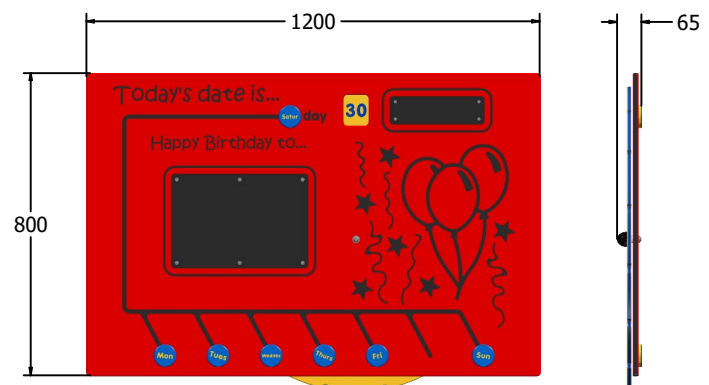

### FEATURES

**INCLUSIVE** - Activities positioned at easily accessible height

**SLIDERS** - Day counters

**DRAW** - Chalkboard activity

### DIMENSIONS

FITODAYSNGP6  
FITODAYSNGP6-AL-WP

Standard Panel  
Panel with Alu Posts

FITODAYSNGP3  
FITODAYSNGP3-AL-WP

Standard Panel  
Panel with Alu Posts

### TECHNICAL

**Age Range:** 2+ Years  
**Largest Part:** FITODAYSNGP6- 595 x 800 x 65mm  
**Total Weight:** FITODAYSNGP6- 9.5kg  
**Surfacing:** N/A

**Age Range:** 2+ Years  
**Largest Part:** FITODAYSNGP3 - 800 x 1200 x 65mm  
**Total Weight:** FITODAYSNGP3- 19kg  
**Surfacing:** N/A