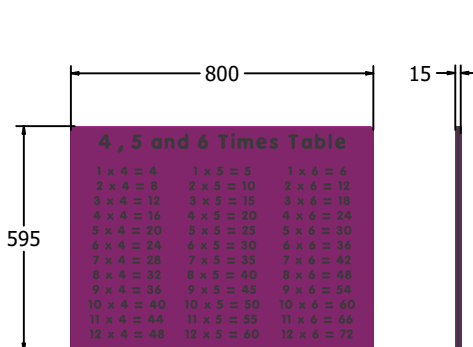

FEATURES

INCLUSIVE - Panel positioned at accessible height

NUMBERS - Practive 4, 5 & 6 times tables

DIMENSIONS

FITIMESB6 Standard Panel
FITIMESB6-AL-WP Panel with Alu Posts

FITIMESB3 Standard Panel
FITIMESB3-AL-WP Panel with Alu Posts

TECHNICAL

Age Range: 2+ Years
Largest Part: FITIMESB6 - 595 x 800 x 15mm
Total Weight: FITIMESB6 - 6kg
Surfacing: N/A

Age Range: 2+ Years
Largest Part: FITIMESB3 - 800 x 1200 x 15mm
Total Weight: FITIMESB3 - 12kg
Surfacing: N/A