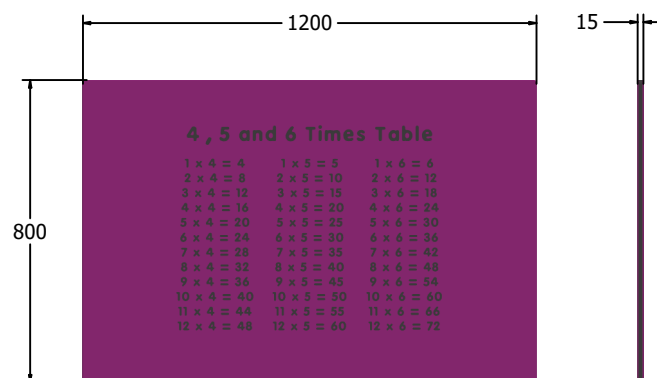

FEATURES

INCLUSIVE - Panel positioned at accessible height

NUMBERS - Practive 4, 5 & 6 times tables

DIMENSIONS

FITIMESB6 Standard Panel
FITIMESB6-AL-WP Panel with Alu Posts

FITIMESB3 Standard Panel
FITIMESB3-AL-WP Panel with Alu Posts

TECHNICAL

Age Range: 2+ Years
Largest Part: FITIMESB6 - 595 x 800 x 15mm
Total Weight: FITIMESB6 - 6kg
Surfacing: N/A

Age Range: 2+ Years
Largest Part: FITIMESB3 - 800 x 1200 x 15mm
Total Weight: FITIMESB3 - 12kg
Surfacing: N/A