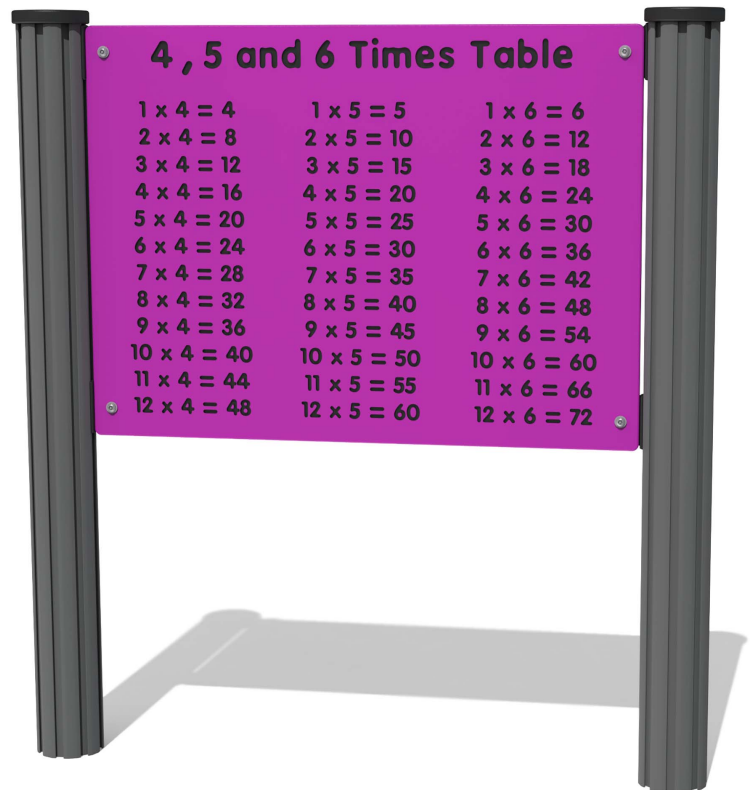

Product Information

FITIMESB - 4, 5 & 6 Times Table Play Panel

BS EN 1176 - Designed to British & European Standards

MATERIALS

Panel - Two Colour  High Density Polyethylene (HDPE)

SUPPLY METHOD

Panel - Singular panel

FEATURES

INCLUSIVE - Panel positioned at accessible height

NUMBERS - Practive 4, 5 & 6 times tables

DIMENSIONS

FITIMESB6 Standard Panel
FITIMESB6-AL-WP Panel with Alu Posts

FITIMESB3 Standard Panel
FITIMESB3-AL-WP Panel with Alu Posts

TECHNICAL

Age Range: 2+ Years
Largest Part: FITIMESB6 - 595 x 800 x 15mm
Total Weight: FITIMESB6 - 6kg
Surfacing: N/A

Age Range: 2+ Years
Largest Part: FITIMESB3 - 800 x 1200 x 15mm
Total Weight: FITIMESB3 - 12kg
Surfacing: N/A