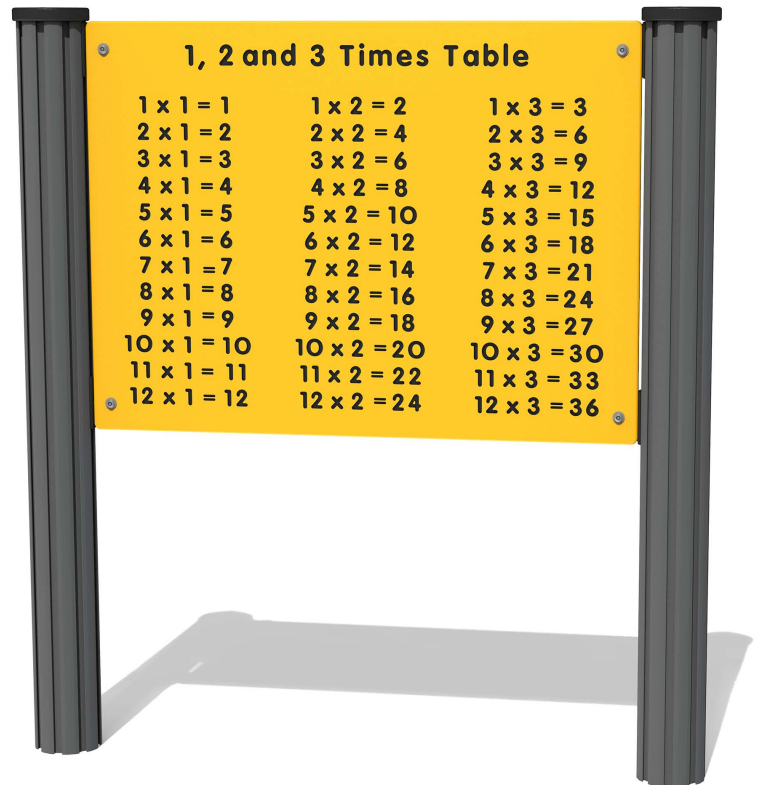

### MATERIALS

Panel - Two Colour  High Density Polyethylene (HDPE)

### SUPPLY METHOD

Panel - Singular panel

### FEATURES

 **INCLUSIVE** - Activities positioned at easily accessible height

 **NUMBERS** - 1, 2 & 3 Times Table Play Panel