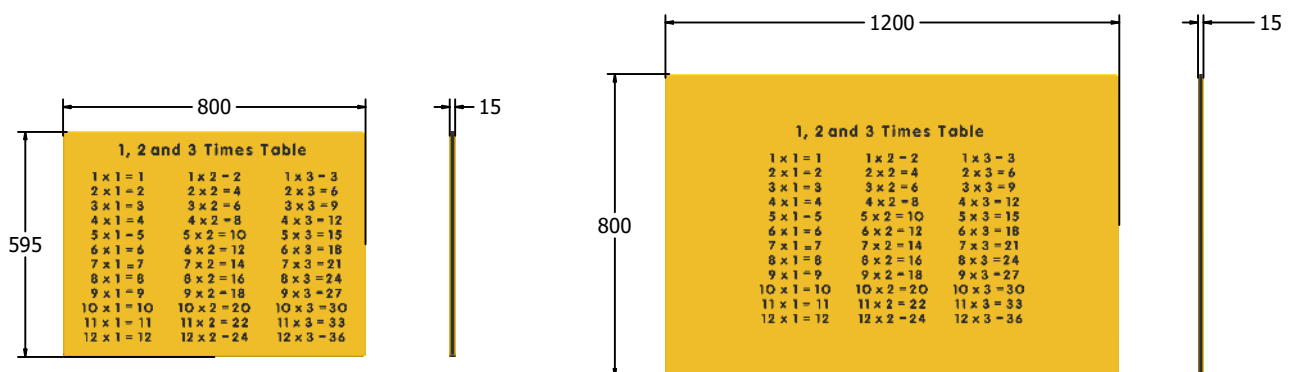

DIMENSIONS

FITIMESA6
FITIMESA6-AL-WP

Standard Panel
Panel with Alu Posts

FITIMESA3
FITIMESA3-AL-WP

Standard Panel
Panel with Alu Posts

TECHNICAL

Age Range: 2+ Years
Largest Part: FITIMESA6 - 595 x 800 x 15mm
Total Weight: FITIMESA6 - 7kg
Surfacing: N/A

Age Range: 2+ Years
Largest Part: FITIMESA3 - 800 x 1200 x 15mm
Total Weight: FITIMESA3 - 14kg
Surfacing: N/A

IMPORTANT: you must specify the colour option you require at the time of order if it is different from the colour listed/shown above, requirements are subject to availability at the time of order