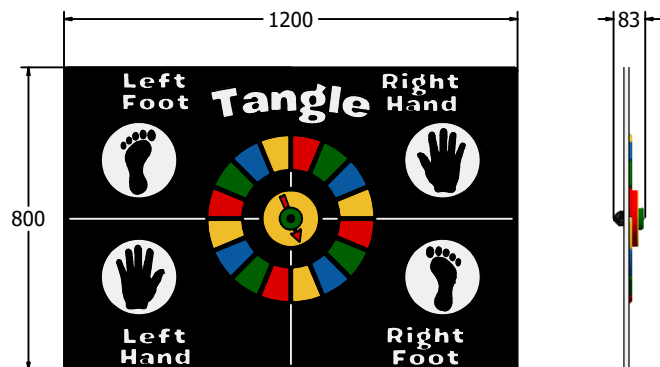

Product Information

FITANGLE - Tangle Play Panel

BS EN 1176 - Designed to British & European Standards

MATERIALS

Panel - Two Colour High Density Polyethylene (HDPE)

SUPPLY METHOD

Panel - Pre-assembled singular panel

DIMENSIONS

FITANGLE6

FITANGLE3

TECHNICAL

Age Range: 2+ Years
 Largest Part: FITANGLE6 - 595 x 800 x 83mm
 Total Weight: FITANGLE6 - 9kg
 Surfacing: N/A

Age Range: 2+ Years
 Largest Part: FITANGLE3 - 800 x 1200 x 83mm
 Total Weight: FITANGLE3 - 17.5kg
 Surfacing: N/A