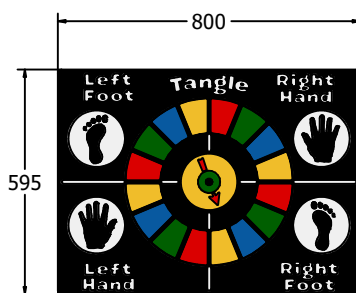

Product Information

FITANGLE - Tangle Play Panel

BS EN 1176 - Designed to British & European Standards

MATERIALS

Panel - Two Colour High Density Polyethylene (HDPE)

SUPPLY METHOD

Panel - Pre-assembled singular panel

DIMENSIONS

FITANGLE6

FITANGLE3

TECHNICAL

Age Range: 2+ Years
 Largest Part: FITANGLE6 - 595 x 800 x 83mm
 Total Weight: FITANGLE6 - 9kg
 Surfacing: N/A

Age Range: 2+ Years
 Largest Part: FITANGLE3 - 800 x 1200 x 83mm
 Total Weight: FITANGLE3 - 17.5kg
 Surfacing: N/A