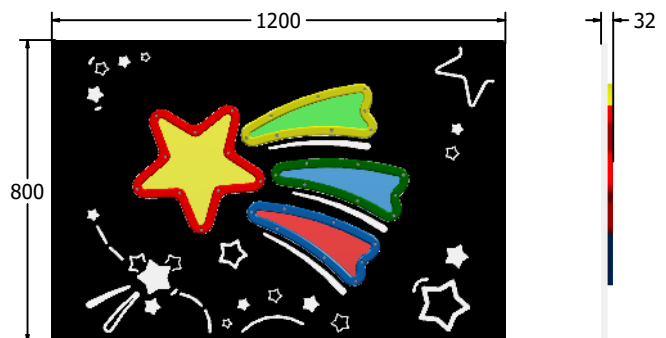

Product Information

FISTAR - Starburst Play Panel

BS EN 1176 - Designed to British & European Standards

MATERIALS

Panel - Two Colour High Density Polyethylene (HDPE)

SUPPLY METHOD

Panel - Pre-assembled singular panel

DIMENSIONS

FIPSTAR6

FISTAR3

TECHNICAL

Age Range: 2+ Years
 Largest Part: FISTAR6 - 595 x 800 x 32mm
 Total Weight: FISTAR6 - 8.5kg
 Surfacing: N/A

Age Range: 2+ Years
 Largest Part: FISTAR3 - 800 x 1200 x 32mm
 Total Weight: FISTAR3 - 17kg
 Surfacing: N/A