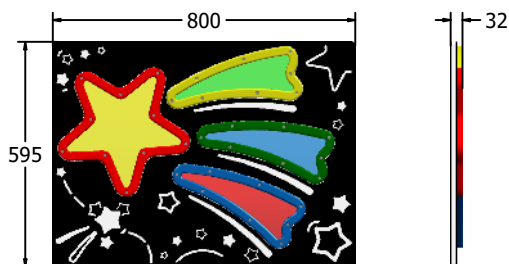

Product Information

FISTAR - Starburst Play Panel

BS EN 1176 - Designed to British & European Standards

MATERIALS

Panel - Two Colour High Density Polyethylene (HDPE)

SUPPLY METHOD

Panel - Pre-assembled singular panel

DIMENSIONS

FIPSTAR6

FISTAR3

TECHNICAL

Age Range: 2+ Years
 Largest Part: FISTAR6 - 595 x 800 x 32mm
 Total Weight: FISTAR6 - 8.5kg
 Surfacing: N/A

Age Range: 2+ Years
 Largest Part: FISTAR3 - 800 x 1200 x 32mm
 Total Weight: FISTAR3 - 17kg
 Surfacing: N/A