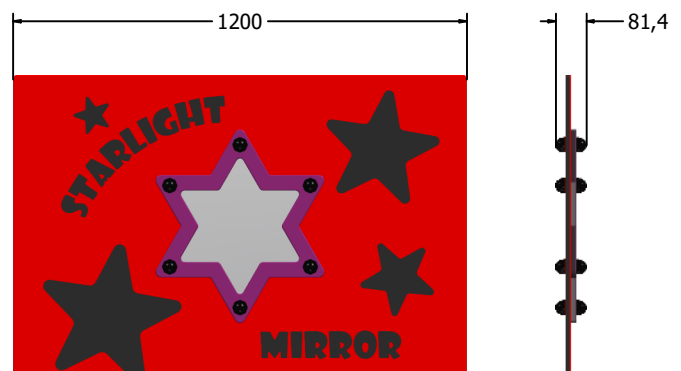

### FEATURES

 **INCLUSIVE** - Mirror positioned at accessible height

 **MIRROR** - Star shaped reflective panel

### DIMENSIONS

FISTARLIGHT6  
FISTARLIGHT6-AL-WP

Standard Panel  
Panel with Alu Posts

FISTARLIGHT3  
FISTARLIGHT3-AL-WP

Standard Panel  
Panel with Alu Posts

### TECHNICAL

**Age Range:** 2+ Years  
**Largest Part:** FISTAR6 - 595 x 800 x 81.4mm  
**Total Weight:** FISTAR6 - 8kg  
**Surfacing:** N/A

**Age Range:** 2+ Years  
**Largest Part:** FISTAR3 - 800 x 1200 x 81.4mm  
**Total Weight:** FISTAR3 - 14.5kg  
**Surfacing:** N/A