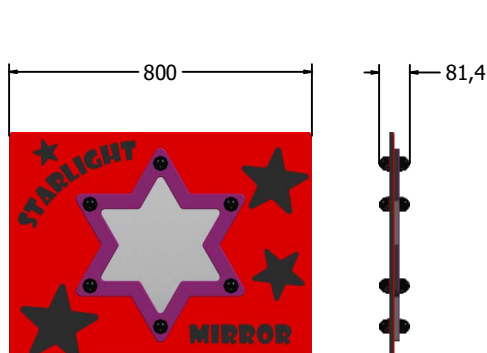

DIMENSIONS

FISTARLIGHT6
FISTARLIGHT6-AL-WP

Standard Panel
Panel with Alu Posts