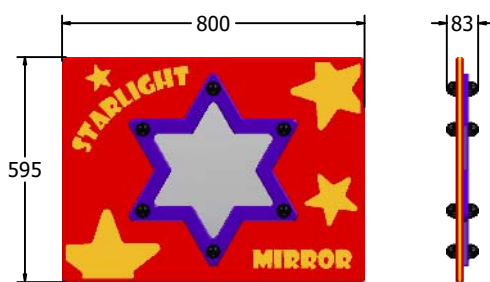

Product Information

FISTARLIGHT - Starlight Mirror Panel

BS EN 1176 - Designed to British & European Standards

MATERIALS

Panel - Two Colour High Density Polyethylene (HDPE)

SUPPLY METHOD

Panel - Pre-assembled singular panel

DIMENSIONS

FISTARLIGHT6

FISTARLIGHT3

TECHNICAL

Age Range: 2+ Years
 Largest Part: FISTAR6 - 595 x 800 x 83mm
 Total Weight: FISTAR6 - 10kg
 Surfacing: N/A

Age Range: 2+ Years
 Largest Part: FISTAR3 - 800 x 1200 x 83mm
 Total Weight: FISTAR3 - 18kg
 Surfacing: N/A