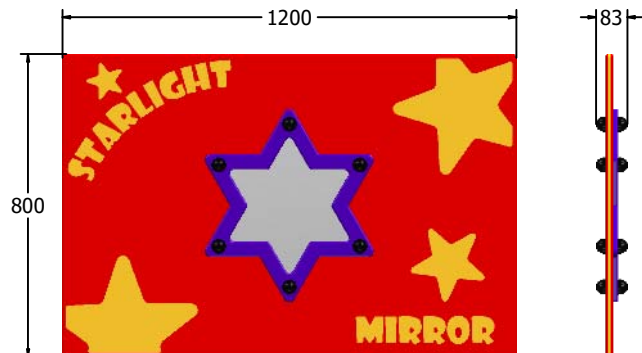

Product Information

FISTARLIGHT - Starlight Mirror Panel

BS EN 1176 - Designed to British & European Standards

MATERIALS

Panel - Two Colour High Density Polyethylene (HDPE)

SUPPLY METHOD

Panel - Pre-assembled singular panel

DIMENSIONS

FISTARLIGHT6

FISTARLIGHT3

TECHNICAL

Age Range: 2+ Years
 Largest Part: FISTAR6 - 595 x 800 x 83mm
 Total Weight: FISTAR6 - 10kg
 Surfacing: N/A

Age Range: 2+ Years
 Largest Part: FISTAR3 - 800 x 1200 x 83mm
 Total Weight: FISTAR3 - 18kg
 Surfacing: N/A