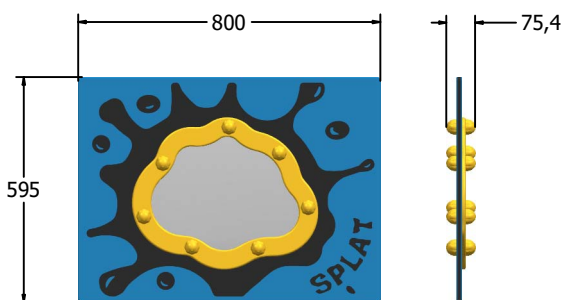

### FEATURES

**INCLUSIVE** - Mirror positioned at accessible height

**MIRROR** - 'Splat' shaped reflective panel

## DIMENSIONS

FISPLATMIRROR6  
FISPLATMIRROR6-AL-WP Standard Panel  
Panel with Alu Posts

FISPLATMIRROR3  
FISPLATMIRROR3-AL-WP Standard Panel  
Panel with Alu Posts

## TECHNICAL

**Age Range:** 2+ Years  
**Largest Part:** FISPLATMIRROR6 - 595 x 800 x 75.4mm  
**Total Weight:** FISPLATMIRROR6 - 7.5kg  
**Surfacing:** N/A

**Age Range:** 2+ Years  
**Largest Part:** FISPLATMIRROR3 - 800 x 1200 x 75.4mm  
**Total Weight:** FISPLATMIRROR3 - 14.3kg  
**Surfacing:** N/A