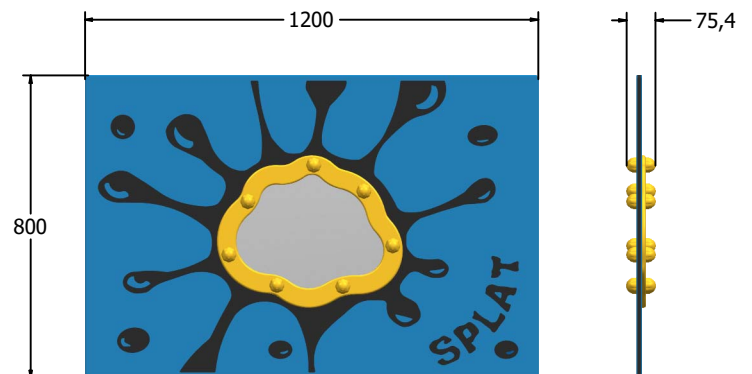

### SUPPLY METHOD

Panel - Pre-assembled singular panel

### FEATURES

**INCLUSIVE** - Mirror positioned at accessible height

**MIRROR** - 'Splat' shaped reflective panel

## DIMENSIONS

FISPLATMIRROR6  
FISPLATMIRROR6-AL-WP Standard Panel  
Panel with Alu Posts

FISPLATMIRROR3  
FISPLATMIRROR3-AL-WP Standard Panel  
Panel with Alu Posts

## TECHNICAL

**Age Range:** 2+ Years  
**Largest Part:** FISPLATMIRROR6 - 595 x 800 x 75.4mm  
**Total Weight:** FISPLATMIRROR6 - 7.5kg  
**Surfacing:** N/A

**Age Range:** 2+ Years  
**Largest Part:** FISPLATMIRROR3 - 800 x 1200 x 75.4mm  
**Total Weight:** FISPLATMIRROR3 - 14.3kg  
**Surfacing:** N/A