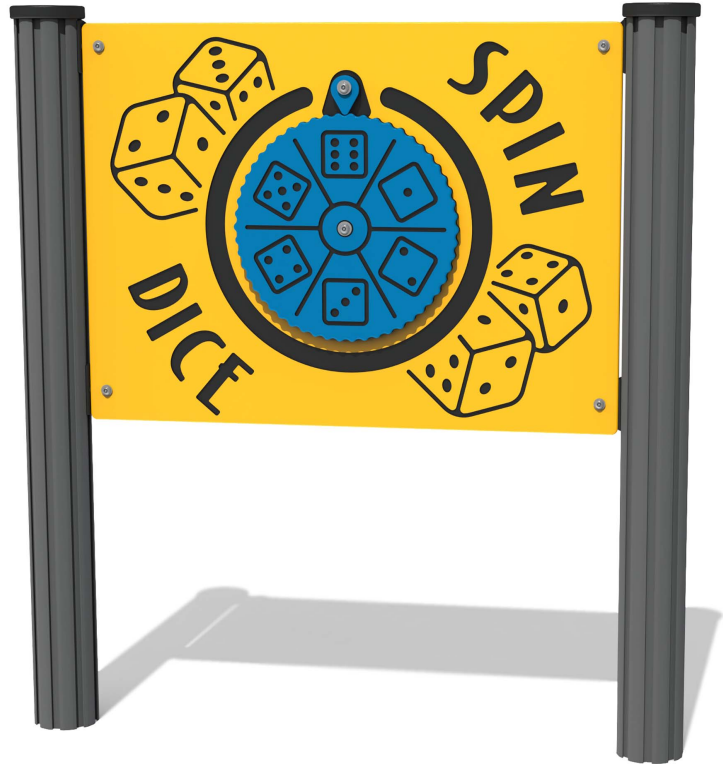

Product Information

FISPDICE - Spin Dice Play Panel

BS EN 1176 - Designed to British & European Standards

MATERIALS

Panel - Two Colour  High Density Polyethylene (HDPE)

SUPPLY METHOD

Panel - Pre-assembled singular panel

FEATURES

 **INCLUSIVE** - Activity positioned at accessible height

 **SOCIAL** - Spin dice to support your own games

 **ROTATE** - Spinning dice disc with pointer

DIMENSIONS

FISPDICE6
FISPDICE6-AL-WP Standard Panel
Panel with Alu Posts

FISPDICE3
FISPDICE3-AL-WP Standard Panel
Panel with Alu Posts

TECHNICAL

Age Range: 2+ Years
Largest Part: FISPDICE6 - 595 x 800 x 43mm
Total Weight: FISPDICE6 - 7.5kg
Surfacing: N/A

Age Range: 2+ Years
Largest Part: FISPDICE3 - 800 x 1200 x 43mm
Total Weight: FISPDICE3 - 14.5kg
Surfacing: N/A