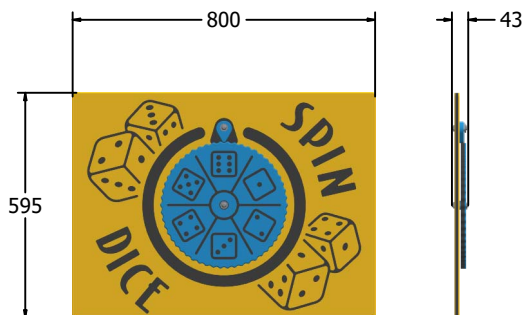

FEATURES

 **INCLUSIVE** - Activity positioned at accessible height

 **SOCIAL** - Spin dice to support your own games

 **ROTATE** - Spinning dice disc with pointer

DIMENSIONS

FISPDICE6
FISPDICE6-AL-WP Standard Panel
Panel with Alu Posts

FISPDICE3
FISPDICE3-AL-WP Standard Panel
Panel with Alu Posts

TECHNICAL

Age Range: 2+ Years
Largest Part: FISPDICE6 - 595 x 800 x 43mm
Total Weight: FISPDICE6 - 7.5kg
Surfacing: N/A

Age Range: 2+ Years
Largest Part: FISPDICE3 - 800 x 1200 x 43mm
Total Weight: FISPDICE3 - 14.5kg
Surfacing: N/A