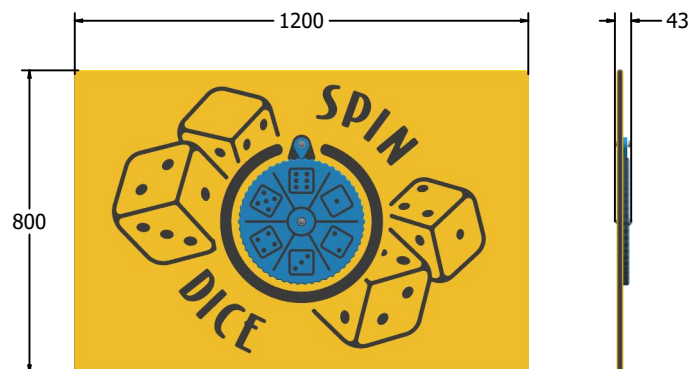

Product Information

FISPDICE - Spin Dice Play Panel

BS EN 1176 - Designed to British & European Standards

MATERIALS

Panel - Two Colour  High Density Polyethylene (HDPE)

SUPPLY METHOD

Panel - Pre-assembled singular panel

FEATURES

 **INCLUSIVE** - Activity positioned at accessible height

 **SOCIAL** - Spin dice to support your own games

 **ROTATE** - Spinning dice disc with pointer

DIMENSIONS

FISPDICE6
FISPDICE6-AL-WP Standard Panel
Panel with Alu Posts

FISPDICE3
FISPDICE3-AL-WP Standard Panel
Panel with Alu Posts

TECHNICAL

Age Range: 2+ Years
Largest Part: FISPDICE6 - 595 x 800 x 43mm
Total Weight: FISPDICE6 - 7.5kg
Surfacing: N/A

Age Range: 2+ Years
Largest Part: FISPDICE3 - 800 x 1200 x 43mm
Total Weight: FISPDICE3 - 14.5kg
Surfacing: N/A