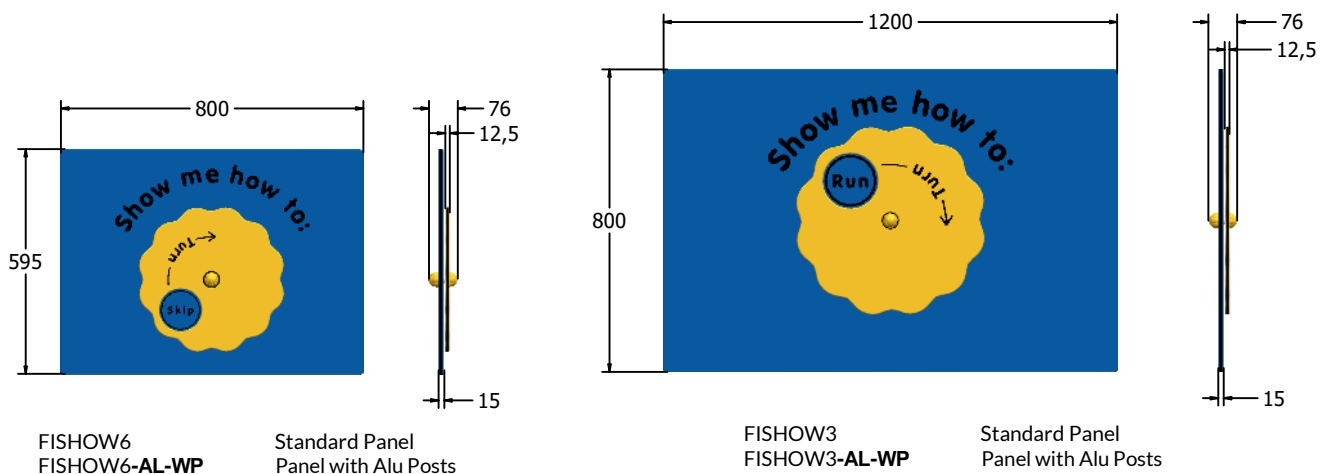

Product Information

FISHOW - Show Me How to... Play Panel

BS EN 1176 - Designed to British & European Standards

MATERIALS

Panel - Two Colour  High Density Polyethylene (HDPE)

SUPPLY METHOD

Panel - Pre-assembled singular panel

FEATURES

ACTIVE - Fitness based activities

ROTATE - Rotating shape disc

DIMENSIONS

FISHOW6
FISHOW6-AL-WP

Standard Panel
Panel with Alu Posts

FISHOW3
FISHOW3-AL-WP

Standard Panel
Panel with Alu Posts

TECHNICAL

Age Range: 2+ Years
Largest Part: FISHOW6 - 595 x 800 x 76mm
Total Weight: FISHOW6 - 8.5kg
Surfacing: N/A

Age Range: 2+ Years
Largest Part: FISHOW3 - 800 x 1200 x 76mm
Total Weight: FISHOW3 - 16kg
Surfacing: N/A