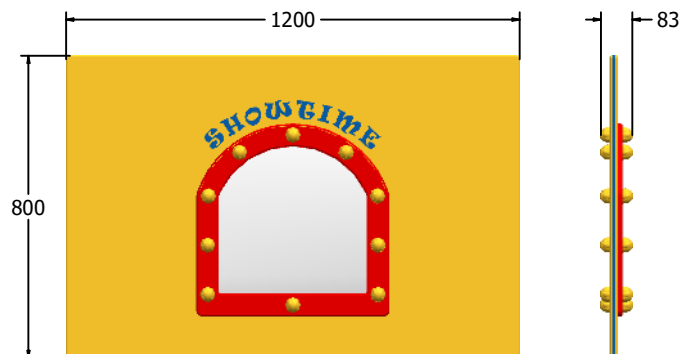

Product Information

FISHOWTIME - Showtime Mirror Panel

BS EN 1176 - Designed to British & European Standards

MATERIALS

Panel - Two Colour High Density Polyethylene (HDPE)

SUPPLY METHOD

Panel - Pre-assembled singular panel

DIMENSIONS

FISHOWTIME6

FISHOWTIME3

TECHNICAL

Age Range: 2+ Years
 Largest Part: FISHOWTIME6 - 595 x 800 x 83mm
 Total Weight: FISHOWTIME6 - 11kg
 Surfacing: N/A

Age Range: 2+ Years
 Largest Part: FISHOWTIME3 - 800 x 1200 x 83mm
 Total Weight: FISHOWTIME3 - 20kg
 Surfacing: N/A