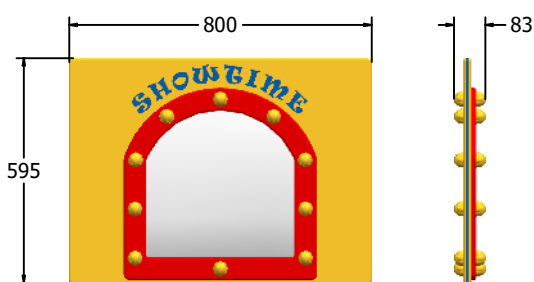

Product Information

FISHOWTIME - Showtime Mirror Panel

BS EN 1176 - Designed to British & European Standards

MATERIALS

Panel - Two Colour High Density Polyethylene (HDPE)

SUPPLY METHOD

Panel - Pre-assembled singular panel

DIMENSIONS

FISHOWTIME6

FISHOWTIME3

TECHNICAL

Age Range: 2+ Years
 Largest Part: FISHOWTIME6 - 595 x 800 x 83mm
 Total Weight: FISHOWTIME6 - 11kg
 Surfacing: N/A

Age Range: 2+ Years
 Largest Part: FISHOWTIME3 - 800 x 1200 x 83mm
 Total Weight: FISHOWTIME3 - 20kg
 Surfacing: N/A