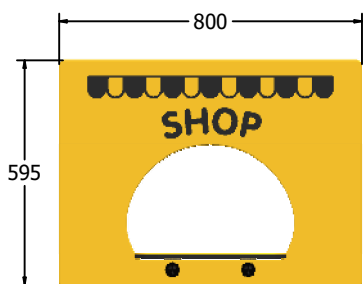

FEATURES

INCLUSIVE - Counter positioned at accessible height

SOCIAL - Shop counter role-play

DIMENSIONS

FISHOP6

FISHOP6 Standard Panel
FISHOP6-AL-WP Panel with Alu Posts

FISHOP3

FISHOP3 Standard Panel
FISHOP3-AL-WP Panel with Alu Posts

TECHNICAL

Age Range: 2+ Years
Largest Part: FISHOP6 - 595 x 800 x 200mm
Total Weight: FISHOP6 - 7kg
Surfacing: N/A

Age Range: 2+ Years
Largest Part: FISHOP3 - 800 x 1200 x 200mm
Total Weight: FISHOP3 - 14kg
Surfacing: N/A