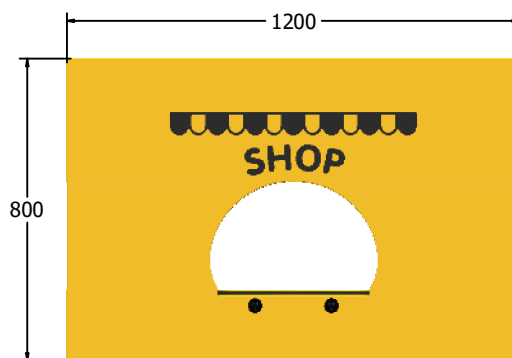

FEATURES

INCLUSIVE - Counter positioned at accessible height

SOCIAL - Shop counter role-play

DIMENSIONS

FISHOP6

FISHOP6 Standard Panel
FISHOP6-AL-WP Panel with Alu Posts

FISHOP3

FISHOP3 Standard Panel
FISHOP3-AL-WP Panel with Alu Posts

TECHNICAL

Age Range: 2+ Years
Largest Part: FISHOP6 - 595 x 800 x 200mm
Total Weight: FISHOP6 - 7kg
Surfacing: N/A

Age Range: 2+ Years
Largest Part: FISHOP3 - 800 x 1200 x 200mm
Total Weight: FISHOP3 - 14kg
Surfacing: N/A