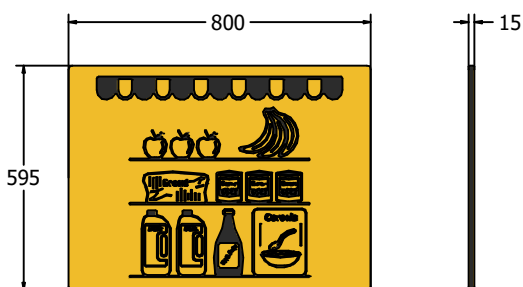

Product Information

FISHELVES - Grocers Shelves Play Panel

BS EN 1176 - Designed to British & European Standards

MATERIALS

Panels - Two Colour  High Density Polyethylene (HDPE)

SUPPLY METHOD

Panel and shelf supplied together with loose fixings

FEATURES

INCLUSIVE - Counter positioned at accessible height

DIMENSIONS

FISHELVES6 Standard Panel
FISHELVES6-AL-WP Panel with Alu Posts

FISHELVES3 Standard Panel
FISHELVES3-AL-WP Panel with Alu Posts

TECHNICAL

Age Range: 2+ Years
Largest Part: FISHELVES6 - 595 x 800 x 19mm
Total Weight: FISHELVES6 - 7kg
Surfacing: N/A

Age Range: 2+ Years
Largest Part: FISHELVES3 - 800 x 1200 x 19mm
Total Weight: FISHELVES3 - 14kg
Surfacing: N/A