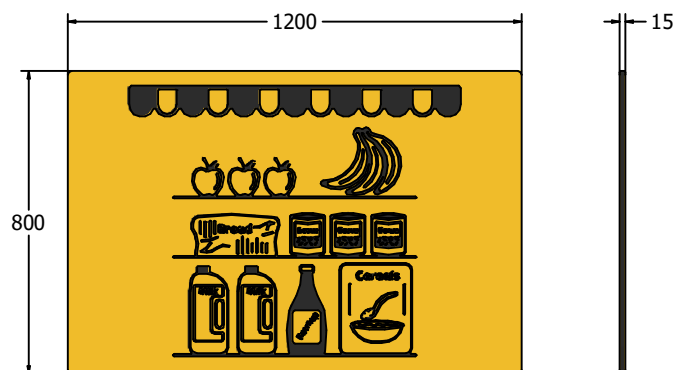

Product Information

FISHELVES - Grocers Shelves Play Panel

BS EN 1176 - Designed to British & European Standards

MATERIALS

Panels - Two Colour  High Density Polyethylene (HDPE)

SUPPLY METHOD

Panel and shelf supplied together with loose fixings

FEATURES

INCLUSIVE - Counter positioned at accessible height

DIMENSIONS

FISHELVES6 Standard Panel
FISHELVES6-AL-WP Panel with Alu Posts

FISHELVES3 Standard Panel
FISHELVES3-AL-WP Panel with Alu Posts

TECHNICAL

Age Range: 2+ Years
Largest Part: FISHELVES6 - 595 x 800 x 19mm
Total Weight: FISHELVES6 - 7kg
Surfacing: N/A

Age Range: 2+ Years
Largest Part: FISHELVES3 - 800 x 1200 x 19mm
Total Weight: FISHELVES3 - 14kg
Surfacing: N/A