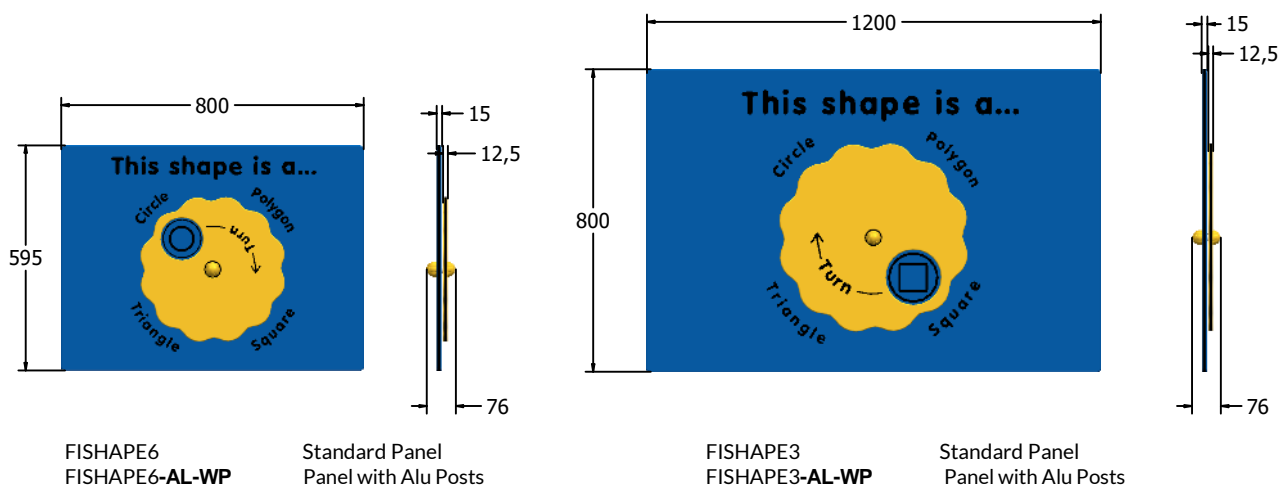

Product Information

FISHAPE - This Shape is a... Play Panel

BS EN 1176 - Designed to British & European Standards

MATERIALS

Panel - Two Colour  High Density Polyethylene (HDPE)

SUPPLY METHOD

Panel - Pre-assembled singular panel

FEATURES

 **ROTATE** - Rotating shape disc

 **INCLUSIVE** - Positioned at accessible height

DIMENSIONS

TECHNICAL

Age Range: 2+ Years
Largest Part: FISHAPE6 - 595 x 800 x 84mm
Total Weight: FISHAPE6 - 8.5kg
Surfacing: N/A

Age Range: 2+ Years
Largest Part: FISHAPE3 - 800 x 1200 x 84mm
Total Weight: FISHAPE3 - 16kg
Surfacing: N/A

IMPORTANT: you must specify the colour option you require at the time of order if it is different from the colour listed/shown above, requirements are subject to availability at the time of order