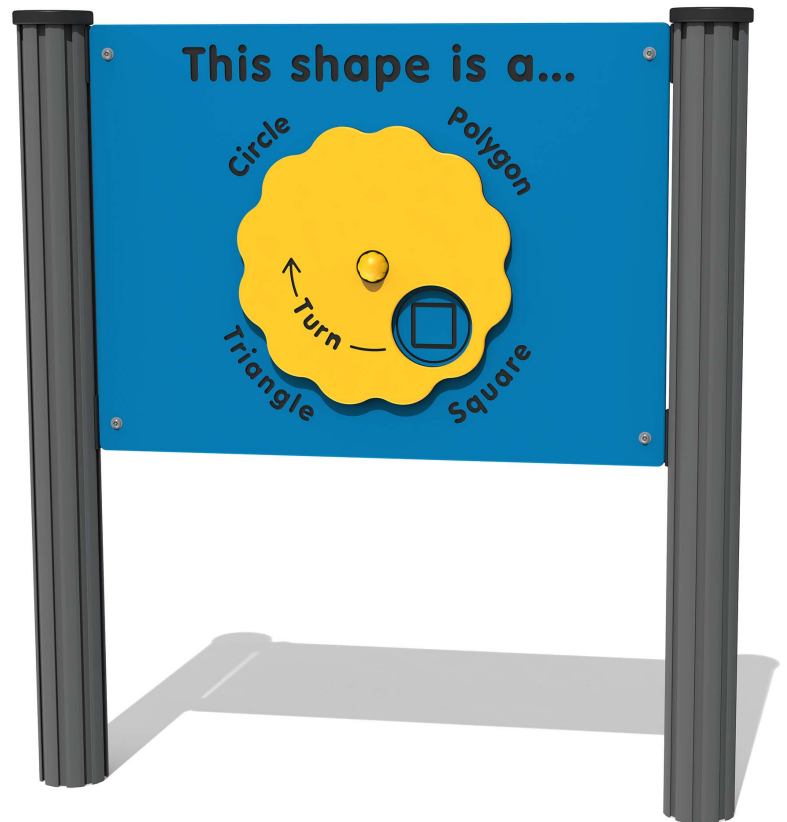

Product Information

FISHAPE - This Shape is a... Play Panel

BS EN 1176 - Designed to British & European Standards

MATERIALS

Panel - Two Colour  High Density Polyethylene (HDPE)

SUPPLY METHOD

Panel - Pre-assembled singular panel

FEATURES

 **ROTATE** - Rotating shape disc

 **INCLUSIVE** - Positioned at accessible height

DIMENSIONS

TECHNICAL

Age Range: 2+ Years
Largest Part: FISHAPE6 - 595 x 800 x 84mm
Total Weight: FISHAPE6 - 8.5kg
Surfacing: N/A

Age Range: 2+ Years
Largest Part: FISHAPE3 - 800 x 1200 x 84mm
Total Weight: FISHAPE3 - 16kg
Surfacing: N/A

IMPORTANT: you must specify the colour option you require at the time of order if it is different from the colour listed/shown above, requirements are subject to availability at the time of order