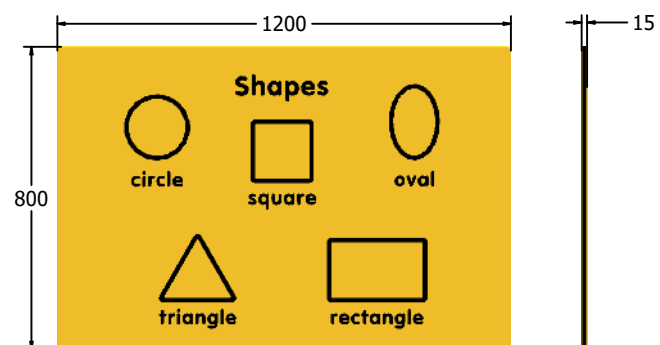

INCLUSIVE - Activities positioned at easily accessible height

TOUCH - Tactile Engraved Shapes

DIMENSIONS

FISHAPES6
FISHAPES6-AL-WP

Standard Panel
Panel with Alu Posts

FISHAPES3
FISHAPES3-AL-WP

Standard Panel
Panel with Alu Posts

TECHNICAL

Age Range: 2+ Years
Largest Part: FISHAPES6 - 595 x 800 x 15mm
Total Weight: FISHAPES6 - 7kg
Surfacing: N/A

Age Range: 2+ Years
Largest Part: FISHAPES3 - 800 x 1200 x 15mm
Total Weight: FISHAPES3 - 14kg
Surfacing: N/A