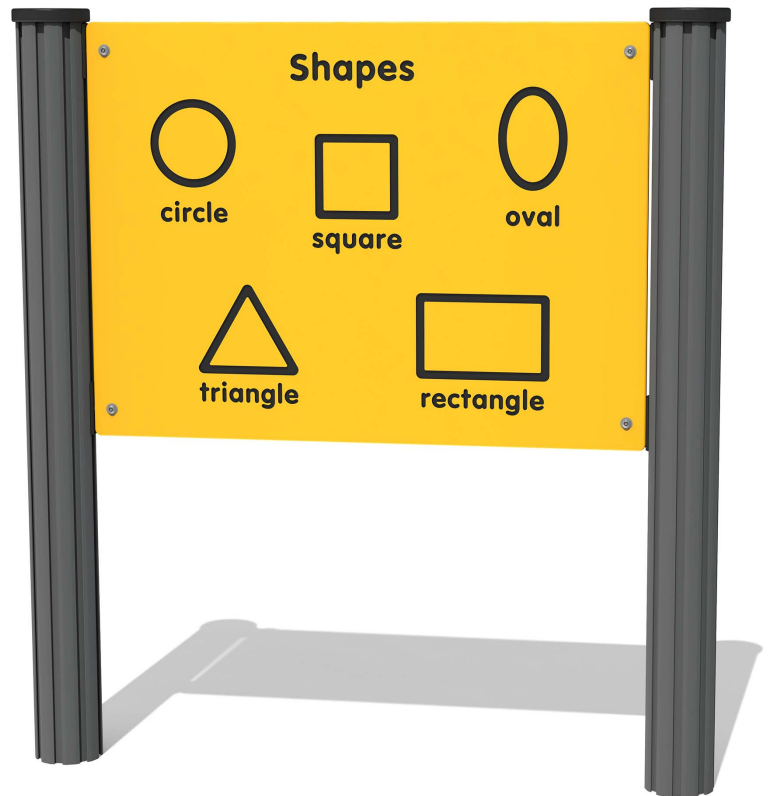

Product Information

FISHAPES - Shapes Play Panel

BS EN 1176 - Designed to British & European Standards

MATERIALS

Panel - Two Colour  High Density Polyethylene (HDPE)

SUPPLY METHOD

Panel - Singular panel

FEATURES

INCLUSIVE - Activities positioned at easily accessible height

TOUCH - Tactile Engraved Shapes

DIMENSIONS

FISHAPES6
FISHAPES6-AL-WP

Standard Panel
Panel with Alu Posts

FISHAPES3
FISHAPES3-AL-WP

Standard Panel
Panel with Alu Posts

TECHNICAL

Age Range: 2+ Years
Largest Part: FISHAPES6 - 595 x 800 x 15mm
Total Weight: FISHAPES6 - 7kg
Surfacing: N/A

Age Range: 2+ Years
Largest Part: FISHAPES3 - 800 x 1200 x 15mm
Total Weight: FISHAPES3 - 14kg
Surfacing: N/A