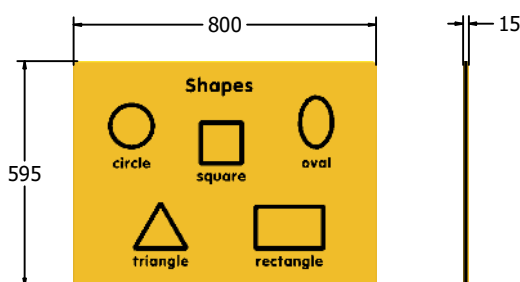

Product Information

FISHAPES - Shapes Play Panel

BS EN 1176 - Designed to British & European Standards

MATERIALS

Panel - Two Colour  High Density Polyethylene (HDPE)

SUPPLY METHOD

Panel - Singular panel

FEATURES

INCLUSIVE - Activities positioned at easily accessible height

TOUCH - Tactile Engraved Shapes

DIMENSIONS

FISHAPES6
FISHAPES6-AL-WP

Standard Panel
Panel with Alu Posts

FISHAPES3
FISHAPES3-AL-WP

Standard Panel
Panel with Alu Posts

TECHNICAL

Age Range: 2+ Years
Largest Part: FISHAPES6 - 595 x 800 x 15mm
Total Weight: FISHAPES6 - 7kg
Surfacing: N/A

Age Range: 2+ Years
Largest Part: FISHAPES3 - 800 x 1200 x 15mm
Total Weight: FISHAPES3 - 14kg
Surfacing: N/A