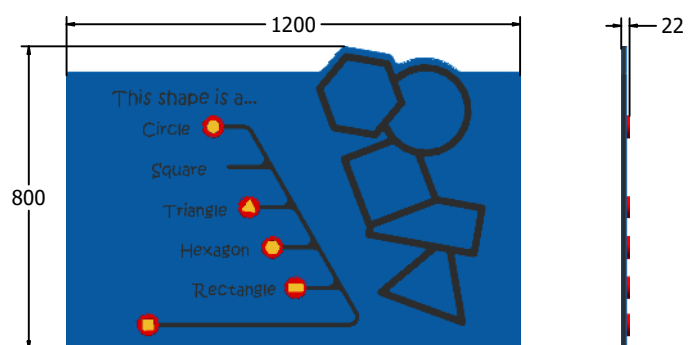

FISHAPENGP3
FISHAPENGP3-AL-WP

Standard Panel
Panel with Alu Posts

TECHNICAL

Age Range: 2+ Years
Largest Part: FISHAPENGP6 - 595 x 800 x 22mm
Total Weight: FISHAPENGP6 - 6.5kg
Surfacing: N/A

Age Range: 2+ Years
Largest Part: FISHAPENGP3 - 800 x 1200 x 22mm
Total Weight: FISHAPENGP3 - 12.5kg
Surfacing: N/A

IMPORTANT: you must specify the colour option you require at the time of order if it is different from the colour listed/shown above, requirements are subject to availability at the time of order