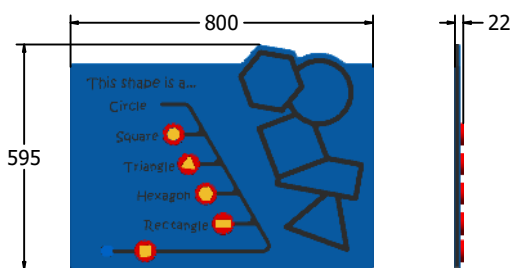

DIMENSIONS

FISHAPENGP6
FISHAPENGP6-AL-WP

Standard Panel
Panel with Alu Posts