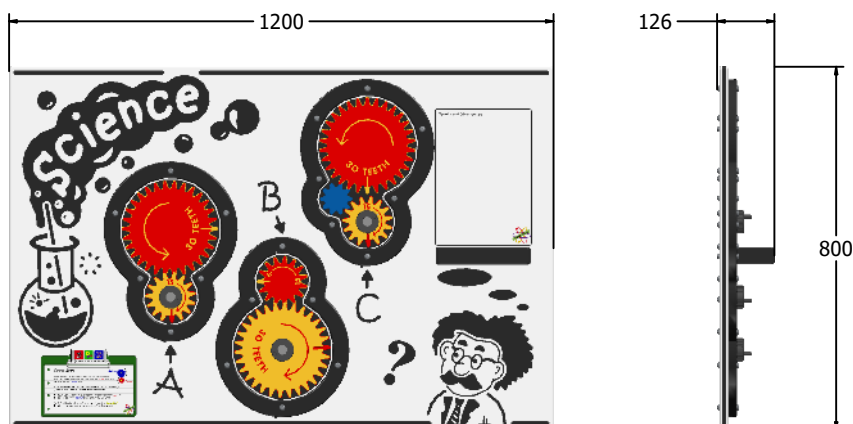

Product Information

FISCIGEARS3 - Scientific Gears Play Panel

BS EN 1176 - Designed to British & European Standards

MATERIALS

Panel - Two Colour High Density Polyethylene (HDPE)

SUPPLY METHOD

Panel - Pre-assembled singular panel

DIMENSIONS

TECHNICAL

Age Range: 2+ Years
 Largest Part: FISCIGEARS3 - 800 x 1200 x 126mm
 Total Weight: FISCIGEARS3 - 18.5kg
 Surfacing: N/A

IMPORTANT: you must specify the colour option you require at the time of order if it is different from the colour listed/shown above, requirements are subject to availability at the time of order