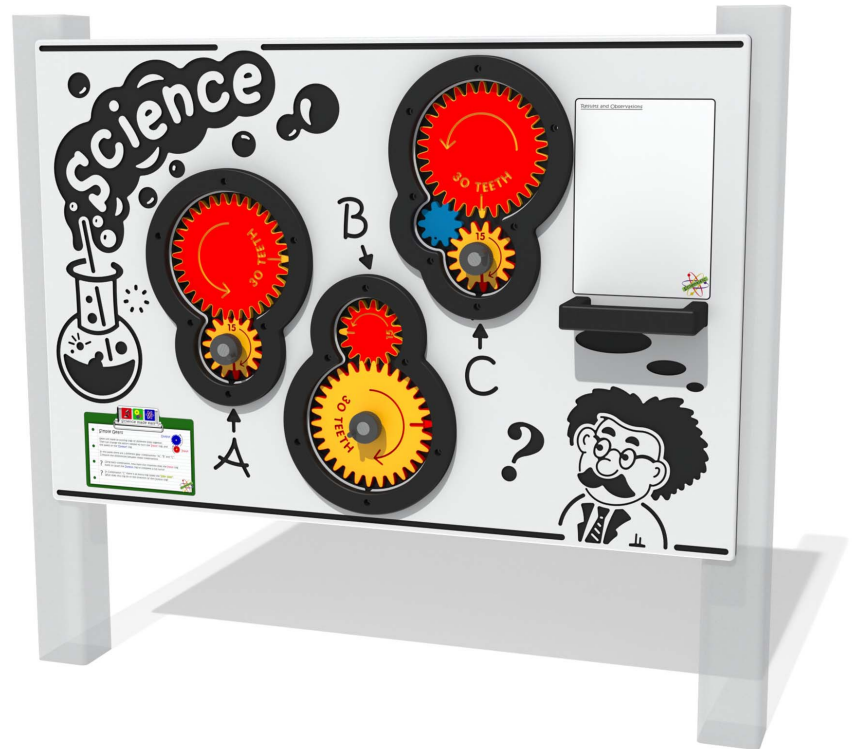

Product Information

FISCIGEARS3 - Scientific Gears Play Panel

BS EN 1176 - Designed to British & European Standards

MATERIALS

Panel - Two Colour High Density Polyethylene (HDPE)

SUPPLY METHOD

Panel - Pre-assembled singular panel

DIMENSIONS

TECHNICAL

Age Range: 2+ Years
 Largest Part: FISCIGEARS3 - 800 x 1200 x 126mm
 Total Weight: FISCIGEARS3 - 18.5kg
 Surfacing: N/A

IMPORTANT: you must specify the colour option you require at the time of order if it is different from the colour listed/shown above, requirements are subject to availability at the time of order