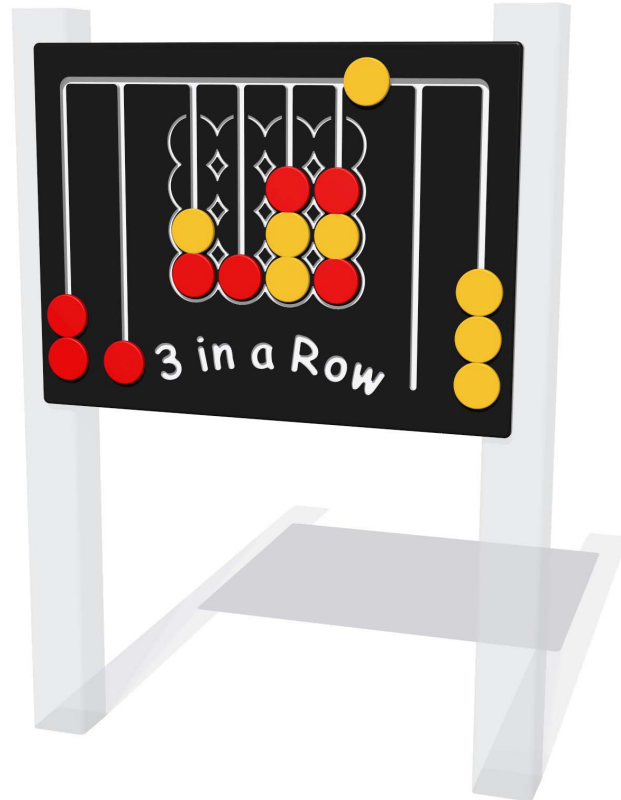

## FIROW6 - 3-in-a-row Play Panel

BS EN 1176 - Designed to British & European Standards

## DIMENSIONS