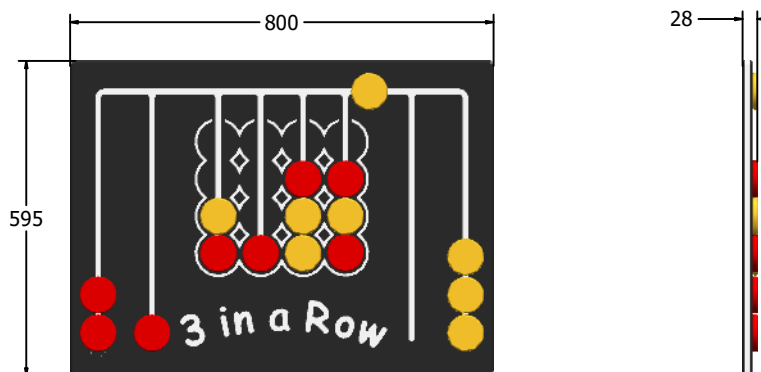

### SUPPLY METHOD

Panel - Pre-assembled singular panel

## DIMENSIONS

## TECHNICAL

Age Range: 2+ Years  
 Largest Part: FIROW6 - 595 x 800 x 28mm  
 Total Weight: FIROW6 - 8.7kg  
 Surfacing: N/A

IMPORTANT: you must specify the colour option you require at the time of order if it is different from the colour listed/shown above, requirements are subject to availability at the time of order