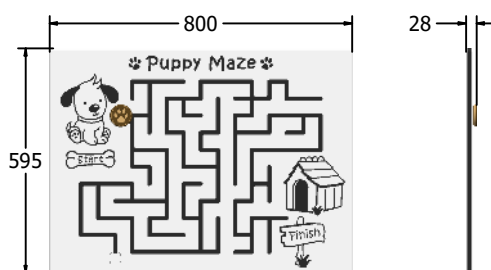

Product Information

FIPUPMAZE - Puppy Maze Play Panel

BS EN 1176 - Designed to British & European Standards

MATERIALS

Panel - Two Colour High Density Polyethylene (HDPE)

SUPPLY METHOD

Panel - Pre-assembled singular panel

DIMENSIONS

FIPUPMAZE6

FIPUPMAZE3

TECHNICAL

Age Range: 2+ Years
 Largest Part: FIPUPMAZE6 - 595 x 800 x 28mm
 Total Weight: FIPUPMAZE6 - 8kg
 Surfacing: N/A

Age Range: 2+ Years
 Largest Part: FIPUPMAZE3 - 800 x 1200 x 28mm
 Total Weight: FIPUPMAZE3 - 16.2kg
 Surfacing: N/A