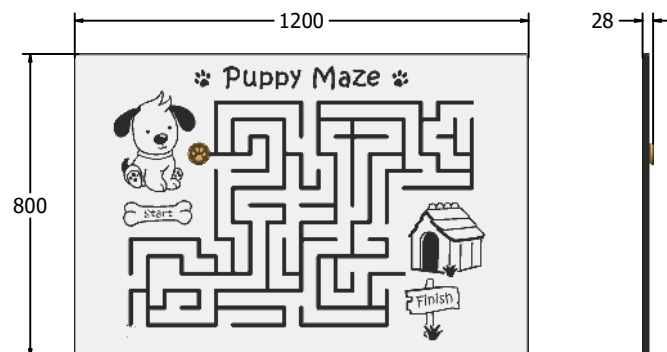

Product Information

FIPUPMAZE - Puppy Maze Play Panel

BS EN 1176 - Designed to British & European Standards

MATERIALS

Panel - Two Colour High Density Polyethylene (HDPE)

SUPPLY METHOD

Panel - Pre-assembled singular panel

DIMENSIONS

FIPUPMAZE6

FIPUPMAZE3

TECHNICAL

Age Range: 2+ Years
 Largest Part: FIPUPMAZE6 - 595 x 800 x 28mm
 Total Weight: FIPUPMAZE6 - 8kg
 Surfacing: N/A

Age Range: 2+ Years
 Largest Part: FIPUPMAZE3 - 800 x 1200 x 28mm
 Total Weight: FIPUPMAZE3 - 16.2kg
 Surfacing: N/A