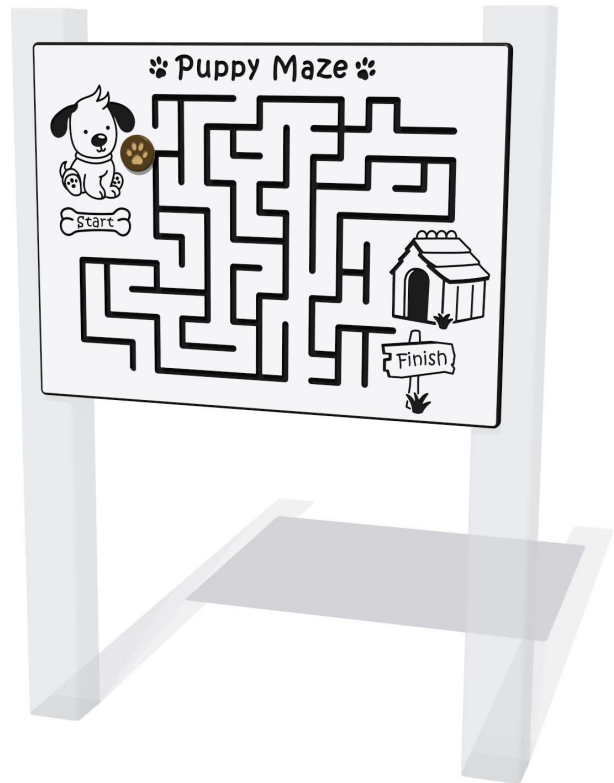

Product Information

FIPUPMAZE - Puppy Maze Play Panel

BS EN 1176 - Designed to British & European Standards

MATERIALS

Panel - Two Colour High Density Polyethylene (HDPE)

SUPPLY METHOD

Panel - Pre-assembled singular panel

DIMENSIONS

FIPUPMAZE6

FIPUPMAZE3

TECHNICAL

Age Range: 2+ Years
 Largest Part: FIPUPMAZE6 - 595 x 800 x 28mm
 Total Weight: FIPUPMAZE6 - 8kg
 Surfacing: N/A

Age Range: 2+ Years
 Largest Part: FIPUPMAZE3 - 800 x 1200 x 28mm
 Total Weight: FIPUPMAZE3 - 16.2kg
 Surfacing: N/A