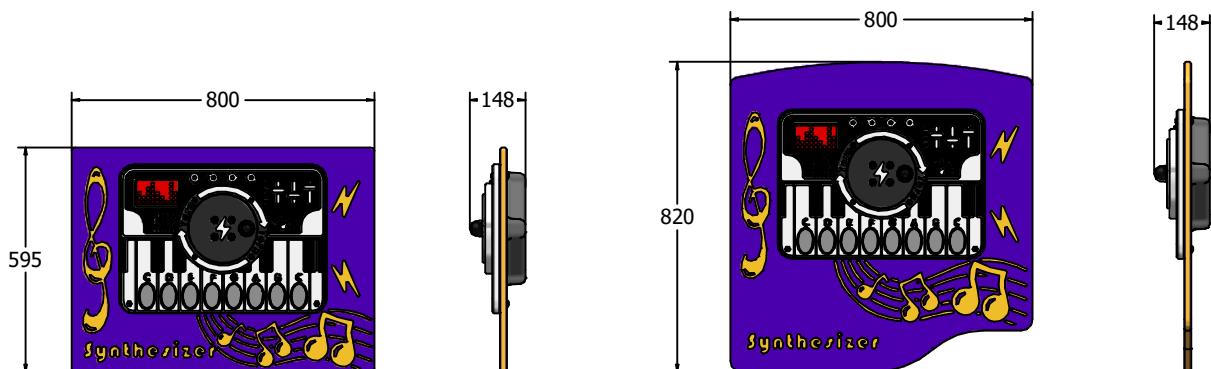

Product Information

FIPTSYNTHRG - RotoGen Synthesizer Musical Panel

BS EN 1176 - Designed to British & European Standards

MATERIALS

Panel - Two Colour High Density Polyethylene (HDPE)

SUPPLY METHOD

Panel - Fully assembled

FEATURES

MUSICAL - Listen to Synthesizer Sounds

ROTOGEN - Human powered energy for electronics

INCLUSIVE - Activity positioned at accessible height

DIMENSIONS

FIPTSYNTHRG6 - Standard Panel
 FIPTSYNTHRG6-AL - With Edge Slots For Alu Posts
 FIPTSYNTHRG6-AL-WP - Panel with Alu Posts

FIPTSYNTHRG3 - Standard Panel
 FIPTSYNTHRG3-AL - With Edge Slots For Alu Posts
 FIPTSYNTHRG3-AL-WP - Panel with Alu Posts

TECHNICAL

Age Range: 2+ Years
 Largest Part: FIPTSYNTHRG6 - 595 x 800 x 148mm
 Total Weight: FIPTSYNTHRG6 - 16.5kg
 Surfacing: N/A

Age Range: 2+ Years
 Largest Part: FIPTSYNTHRG3 - 820 x 800 x 148mm
 Total Weight: FIPTSYNTHRG3 - 19kg
 Surfacing: N/A

IMPORTANT: you must specify the colour option you require at the time of order if it is different from the colour listed/shown above, requirements are subject to availability at the time of order