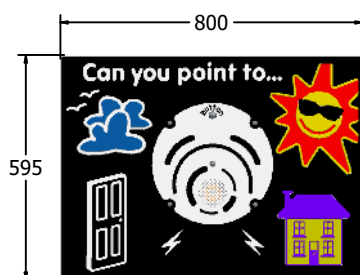

Product Information

FIPTSURROUND - PlayTronic Surroundings Play Panel

BS EN 1176 - Designed to British & European Standards

MATERIALS

Panel - Two Colour High Density Polyethylene (HDPE)

SUPPLY METHOD

Panel - Fully assembled

DIMENSIONS

FIPTSURROUND6

FIPTSURROUND3

TECHNICAL

Age Range: 2+ Years
 Largest Part: FIPTSURROUND6 - 595 x 800 x 92mm
 Total Weight: FIPTSURROUND6 - 10.5kg
 Surfacing: N/A

Age Range: 2+ Years
 Largest Part: FIPTSURROUND3 - 800 x 1200 x 92mm
 Total Weight: FIPTSURROUND3 - 19kg
 Surfacing: N/A