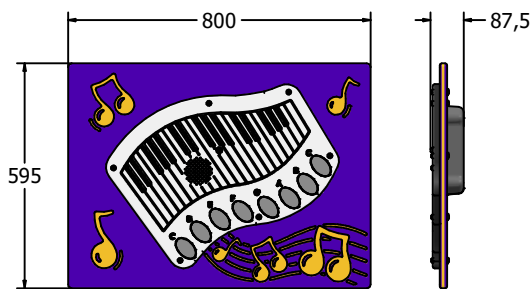

Product Information

FIPTPIANO - Playtronic Piano Musical Panel

BS EN 1176 - Designed to British & European Standards

MATERIALS

Panel - Two Colour High Density Polyethylene (HDPE)

SUPPLY METHOD

Panel - Fully assembled

DIMENSIONS

FIPTPIANO6

FIPTPIANO6-AL - With Edge Slots For Alu Posts

FIPTPIANO3-B

FIPTPIANO3-B-AL - With Edge Slots For Alu Posts

TECHNICAL

Age Range: 2+ Years
 Largest Part: FIPTPIANO6 - 595 x 800 x 87.5mm
 Total Weight: FIPTPIANO6 - 11.5kg
 Surfacing: N/A

Age Range: 2+ Years
 Largest Part: FIPTPIANO3 - 820 x 800 x 87.5mm
 Total Weight: FIPTPIANO3 - 13.5kg
 Surfacing: N/A

IMPORTANT: you must specify the colour option you require at the time of order if it is different from the colour listed/shown above, requirements are subject to availability at the time of order