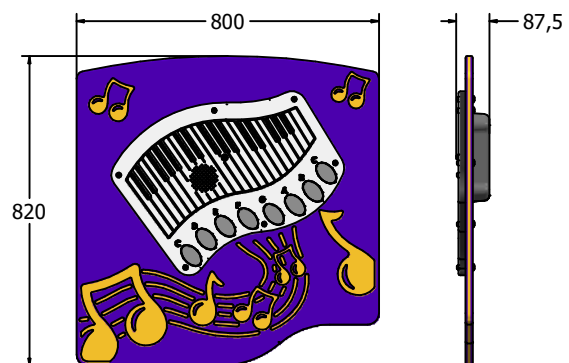

Product Information

FIPTPIANO - Playtronic Piano Musical Panel

BS EN 1176 - Designed to British & European Standards

MATERIALS

Panel - Two Colour High Density Polyethylene (HDPE)

SUPPLY METHOD

Panel - Fully assembled

DIMENSIONS

FIPTPIANO6

FIPTPIANO6-AL - With Edge Slots For Alu Posts

FIPTPIANO3-B

FIPTPIANO3-B-AL - With Edge Slots For Alu Posts

TECHNICAL

Age Range: 2+ Years
 Largest Part: FIPTPIANO6 - 595 x 800 x 87.5mm
 Total Weight: FIPTPIANO6 - 11.5kg
 Surfacing: N/A

Age Range: 2+ Years
 Largest Part: FIPTPIANO3 - 820 x 800 x 87.5mm
 Total Weight: FIPTPIANO3 - 13.5kg
 Surfacing: N/A

IMPORTANT: you must specify the colour option you require at the time of order if it is different from the colour listed/shown above, requirements are subject to availability at the time of order