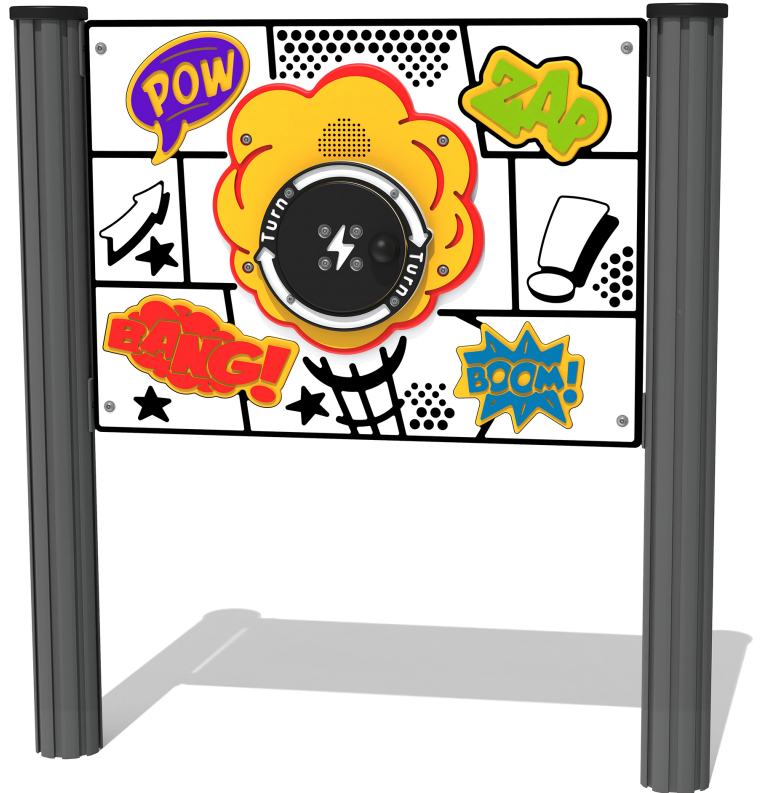

Product Information

FIPTOONRG - RotoGen Cartoon Sounds Play Panel

BS EN 1176 - Designed to British & European Standards

MATERIALS

Panel - Two Colour  High Density Polyethylene (HDPE)

SUPPLY METHOD

Panel - Fully assembled

FEATURES

ROTOGEN - RotoGen human powered energy

SOUNDS - Plays wacky cartoon sounds

INCLUSIVE - Activity positioned at accessible height

DIMENSIONS

FIPTTOONRG6 Standard Panel
FIPTTOONRG6 -AL-WP Panel with Alu Posts

FIPTTOONRG3 Standard Panel
FIPTTOONRG3 -AL-WP Panel with Alu Posts

TECHNICAL

Age Range: 2+ Years
Largest Part: FIPTTOONRG6 - 595 x 800 x 142mm
Total Weight: FIPTTOONRG6 - 15kg
Surfacing: N/A

Age Range: 2+ Years
Largest Part: FIPTTOONRG3 - 800 x 1200 x 142mm
Total Weight: FIPTTOONRG3 - 24.5kg
Surfacing: N/A