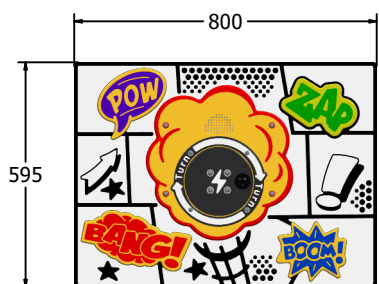

Product Information

FIPTOONRG - RotoGen Cartoon Sounds Play Panel

BS EN 1176 - Designed to British & European Standards

MATERIALS

Panel - Two Colour  High Density Polyethylene (HDPE)

SUPPLY METHOD

Panel - Fully assembled

FEATURES

ROTOGEN - RotoGen human powered energy

SOUNDS - Plays wacky cartoon sounds

INCLUSIVE - Activity positioned at accessible height

DIMENSIONS

FIPTTOONRG6 Standard Panel
FIPTTOONRG6 -AL-WP Panel with Alu Posts

FIPTTOONRG3 Standard Panel
FIPTTOONRG3 -AL-WP Panel with Alu Posts

TECHNICAL

Age Range: 2+ Years
Largest Part: FIPTTOONRG6 - 595 x 800 x 142mm
Total Weight: FIPTTOONRG6 - 15kg
Surfacing: N/A

Age Range: 2+ Years
Largest Part: FIPTTOONRG3 - 800 x 1200 x 142mm
Total Weight: FIPTTOONRG3 - 24.5kg
Surfacing: N/A