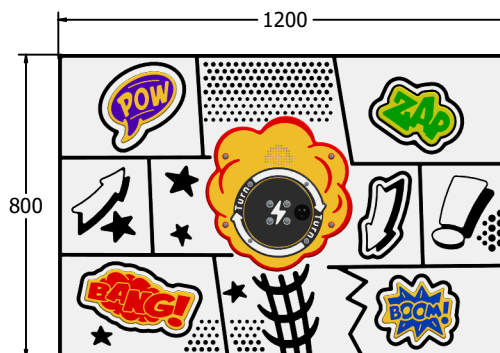

Product Information

FIPTOONRG - RotoGen Cartoon Sounds Play Panel

BS EN 1176 - Designed to British & European Standards

MATERIALS

Panel - Two Colour  High Density Polyethylene (HDPE)

SUPPLY METHOD

Panel - Fully assembled

FEATURES

ROTOGEN - RotoGen human powered energy

SOUNDS - Plays wacky cartoon sounds

INCLUSIVE - Activity positioned at accessible height

DIMENSIONS

FIPTTOONRG6 Standard Panel
FIPTTOONRG6 -AL-WP Panel with Alu Posts

FIPTTOONRG3 Standard Panel
FIPTTOONRG3 -AL-WP Panel with Alu Posts

TECHNICAL

Age Range: 2+ Years
Largest Part: FIPTTOONRG6 - 595 x 800 x 142mm
Total Weight: FIPTTOONRG6 - 15kg
Surfacing: N/A

Age Range: 2+ Years
Largest Part: FIPTTOONRG3 - 800 x 1200 x 142mm
Total Weight: FIPTTOONRG3 - 24.5kg
Surfacing: N/A