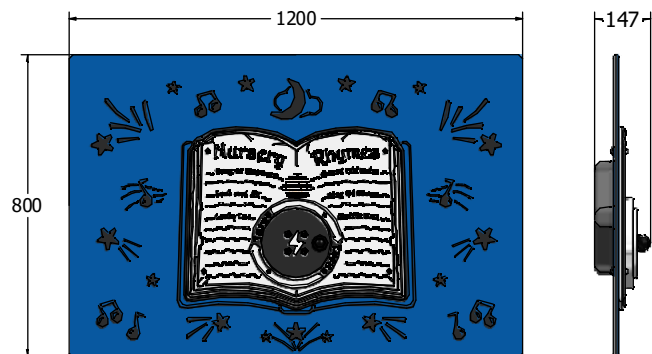

Product Information

FIPTNURRG - RotoGen Nursery Rhymes Play Panel

BS EN 1176 - Designed to British & European Standards

MATERIALS

Panel - Two Colour  High Density Polyethylene (HDPE)

SUPPLY METHOD

Panel - Fully assembled

FEATURES

ROTOGEN - Human powered energy for electronics

INCLUSIVE - Activity positioned at accessible height

DIMENSIONS

FIPTNURRG6 Standard Panel
FIPTNURRG6-AL-WP Panel with Alu Posts

FIPTNURRG3 Standard Panel
FIPTNURRG3-AL-WP Panel with Alu Posts

TECHNICAL

Age Range: 2+ Years
Largest Part: FIPTNURRG6 - 595 x 800 x 147mm
Total Weight: FIPTNURRG6 - 17kg
Surfacing: N/A

Age Range: 2+ Years
Largest Part: FIPTNURRG3 - 800 x 1200 x 147mm
Total Weight: FIPTNURRG3 - 25kg
Surfacing: N/A