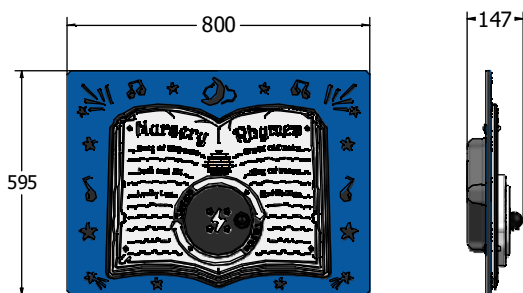

Product Information

FIPTNURRG - RotoGen Nursery Rhymes Play Panel

BS EN 1176 - Designed to British & European Standards

MATERIALS

Panel - Two Colour  High Density Polyethylene (HDPE)

SUPPLY METHOD

Panel - Fully assembled

FEATURES

ROTOGEN - Human powered energy for electronics

INCLUSIVE - Activity positioned at accessible height

DIMENSIONS

FIPTNURRG6 Standard Panel
FIPTNURRG6-AL-WP Panel with Alu Posts

FIPTNURRG3 Standard Panel
FIPTNURRG3-AL-WP Panel with Alu Posts

TECHNICAL

Age Range: 2+ Years
Largest Part: FIPTNURRG6 - 595 x 800 x 147mm
Total Weight: FIPTNURRG6 - 17kg
Surfacing: N/A

Age Range: 2+ Years
Largest Part: FIPTNURRG3 - 800 x 1200 x 147mm
Total Weight: FIPTNURRG3 - 25kg
Surfacing: N/A