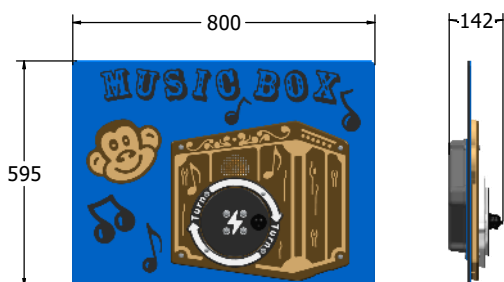

Product Information

FIPTMBXRG - RotoGen Music Box Play Panel

BS EN 1176 - Designed to British & European Standards

MATERIALS

Panel - Two Colour  High Density Polyethylene (HDPE)

SUPPLY METHOD

Panel - Fully assembled

FEATURES

 **ROTOGEN**- Human powered energy for electronics

 **INCLUSIVE** - Activity positioned at accessible height

DIMENSIONS

FIPTMBXRG6 Standard Panel
FIPTMBXRG6-AL-WP Panel with Alu Posts

FIPTMBXRG3 Standard Panel
FIPTMBXRG3-AL-WP Panel with Alu Posts

TECHNICAL

Age Range: 2+ Years
Largest Part: FIPTMBXRG6 - 595 x 800 x 142mm
Total Weight: FIPTMBXRG6 - 15.5kg
Surfacing: N/A

Age Range: 2+ Years
Largest Part: FIPTMBXRG3 - 800 x 1200 x 142mm
Total Weight: FIPTMBXRG3 - 25kg
Surfacing: N/A