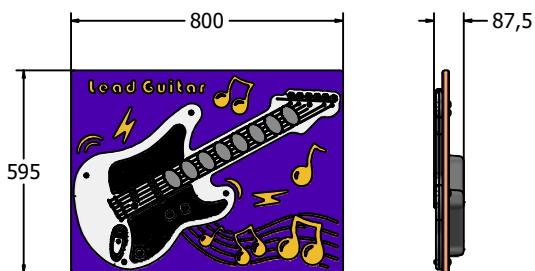

Product Information

FIPTLEAD - Playtronic Lead Guitar Musical Panel

BS EN 1176 - Designed to British & European Standards

MATERIALS

Panel - Two Colour High Density Polyethylene (HDPE)

SUPPLY METHOD

Panel - Fully assembled

DIMENSIONS

FIPTLEAD6

FIPTLEAD6-AL - With Edge Slots For Alu Posts

FIPTLEAD3-B

FIPTLEAD3-B-AL - With Edge Slots For Alu Posts

TECHNICAL

Age Range: 2+ Years
 Largest Part: FIPTLEAD6 - 595 x 800 x 87.5mm
 Total Weight: FIPTLEAD6 - 11.5kg
 Surfacing: N/A

Age Range: 2+ Years
 Largest Part: FIPTLEAD3 - 820 x 800 x 87.5mm
 Total Weight: FIPTLEAD3 - 13.5kg
 Surfacing: N/A

IMPORTANT: you must specify the colour option you require at the time of order if it is different from the colour listed/shown above, requirements are subject to availability at the time of order