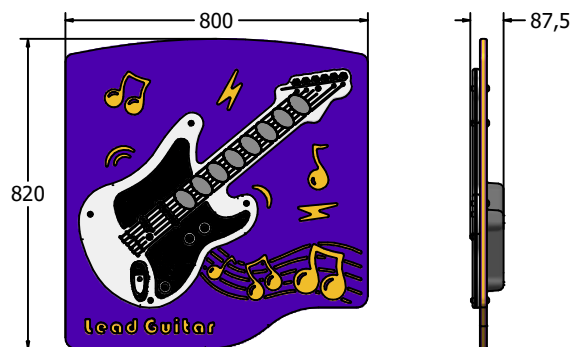

Product Information

FIPTLEAD - Playtronic Lead Guitar Musical Panel

BS EN 1176 - Designed to British & European Standards

MATERIALS

Panel - Two Colour High Density Polyethylene (HDPE)

SUPPLY METHOD

Panel - Fully assembled

DIMENSIONS

FIPTLEAD6

FIPTLEAD6-AL - With Edge Slots For Alu Posts

FIPTLEAD3-B

FIPTLEAD3-B-AL - With Edge Slots For Alu Posts

TECHNICAL

Age Range: 2+ Years
 Largest Part: FIPTLEAD6 - 595 x 800 x 87.5mm
 Total Weight: FIPTLEAD6 - 11.5kg
 Surfacing: N/A

Age Range: 2+ Years
 Largest Part: FIPTLEAD3 - 820 x 800 x 87.5mm
 Total Weight: FIPTLEAD3 - 13.5kg
 Surfacing: N/A

IMPORTANT: you must specify the colour option you require at the time of order if it is different from the colour listed/shown above, requirements are subject to availability at the time of order