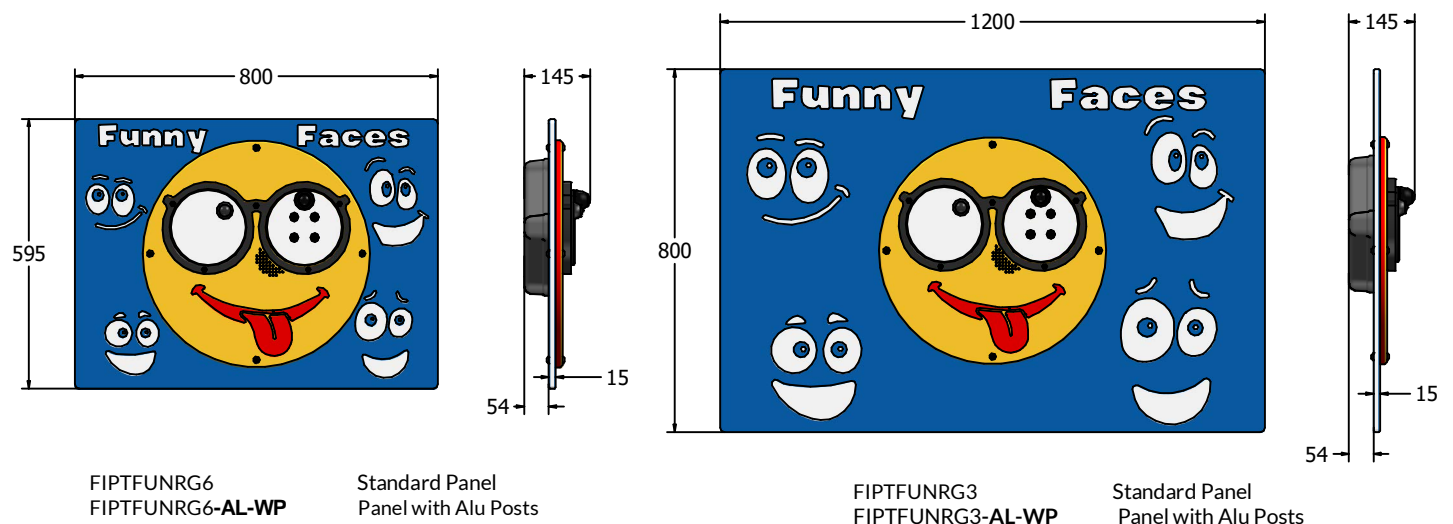

Product Information

FIPTFUNRG - RotoGen Funny Faces Play Panel

BS EN 1176 - Designed to British & European Standards

MATERIALS

Panel - Two Colour High Density Polyethylene (HDPE)

SUPPLY METHOD

Panel - Fully assembled

FEATURES

-  **ROTOGEN** - Human powered energy for electronics
-  **SOUND** - Silly sounds and Laughter upon rotation
-  **INCLUSIVE** - Activity positioned at accessible height

Electronics Guarantee

DIMENSIONS

TECHNICAL

Age Range: 2+ Years
 Largest Part: FIPTFUNRG6 - 595 x 800 x 145mm
 Total Weight: FIPTFUNRG6 - 15kg
 Surfacing: N/A

Age Range: 2+ Years
 Largest Part: FIPTFUNRG3 - 800 x 1200 x 145mm
 Total Weight: FIPTFUNRG3 - 22kg
 Surfacing: N/A