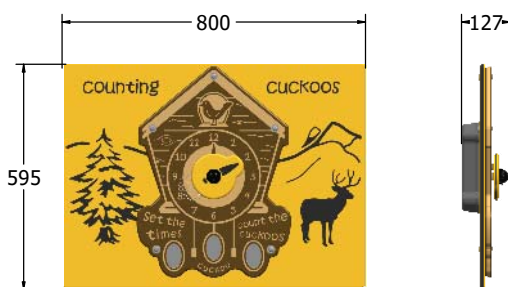

Product Information

FIPTCUCKOO - Counting Cuckoos Play Panel

BS EN 1176 - Designed to British & European Standards

MATERIALS

Panel - Two Colour  High Density Polyethylene (HDPE)

SUPPLY METHOD

Panel - Fully assembled

FEATURES

 **INCLUSIVE** - Activity positioned at accessible height

 **LISTEN** - Count the Cuckoo sounds

 **BATTERY** - Battery powered PlayTronic Sounds

DIMENSIONS

FIPTCUCKOO6 Standard Panel
FIPTCUCKOO6-AL-WP Panel with Alu Posts

FIPTCUCKOO3 Standard Panel
FIPTCUCKOO3-AL-WP Panel with Alu Posts

TECHNICAL

Age Range: 2+ Years
Largest Part: FIPTCUCKOO6 - 595 x 800 x 127mm
Total Weight: FIPTCUCKOO6 - 11kg
Surfacing: N/A

Age Range: 2+ Years
Largest Part: FIPTCUCKOO3 - 800 x 1200 x 127mm
Total Weight: FIPTCUCKOO3 - 20kg
Surfacing: N/A