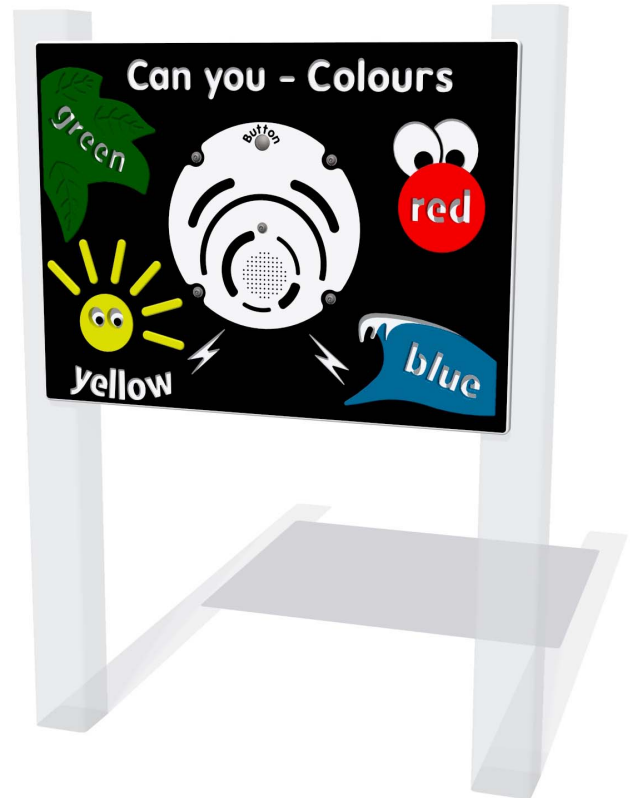

Product Information

FIPTCOLOUR - Playtronic Colours Play Panel

BS EN 1176 - Designed to British & European Standards

MATERIALS

Panel - Two Colour High Density Polyethylene (HDPE)

SUPPLY METHOD

Panel - Fully assembled

DIMENSIONS

FIPTCOLOUR6

FIPTCOLOUR3

TECHNICAL

Age Range: 2+ Years
 Largest Part: FIPTCOLOUR6 - 595 x 800 x 87.5mm
 Total Weight: FIPTCOLOUR6 - 10kg
 Surfacing: N/A

Age Range: 2+ Years
 Largest Part: FIPTCOLOUR3 - 1200 x 800 x 87.5mm
 Total Weight: FIPTCOLOUR3 - 19kg
 Surfacing: N/A

IMPORTANT: you must specify the colour option you require at the time of order if it is different from the colour listed/shown above, requirements are subject to availability at the time of order