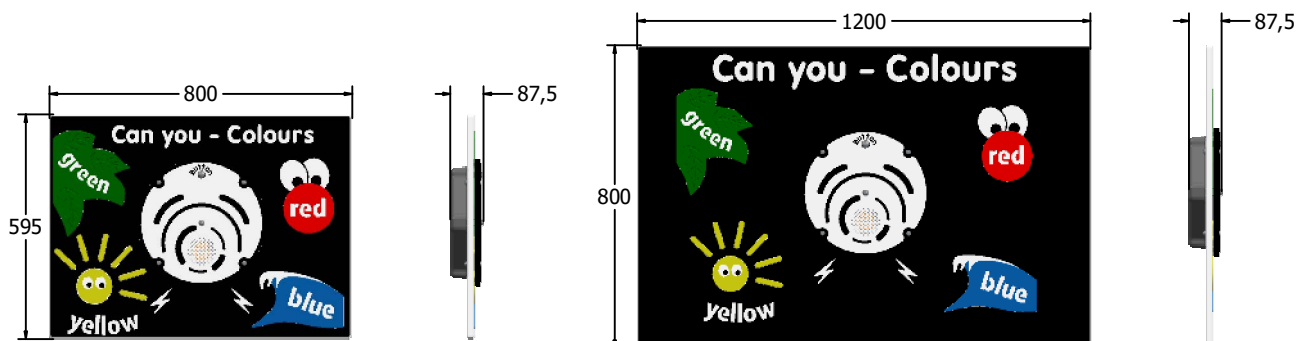

Product Information

FIPTCOLOUR - Playtronic Colours Play Panel

BS EN 1176 - Designed to British & European Standards

MATERIALS

Panel - Two Colour High Density Polyethylene (HDPE)

SUPPLY METHOD

Panel - Fully assembled

DIMENSIONS

FIPTCOLOUR6

FIPTCOLOUR3

TECHNICAL

Age Range: 2+ Years
 Largest Part: FIPTCOLOUR6 - 595 x 800 x 87.5mm
 Total Weight: FIPTCOLOUR6 - 10kg
 Surfacing: N/A

Age Range: 2+ Years
 Largest Part: FIPTCOLOUR3 - 1200 x 800 x 87.5mm
 Total Weight: FIPTCOLOUR3 - 19kg
 Surfacing: N/A