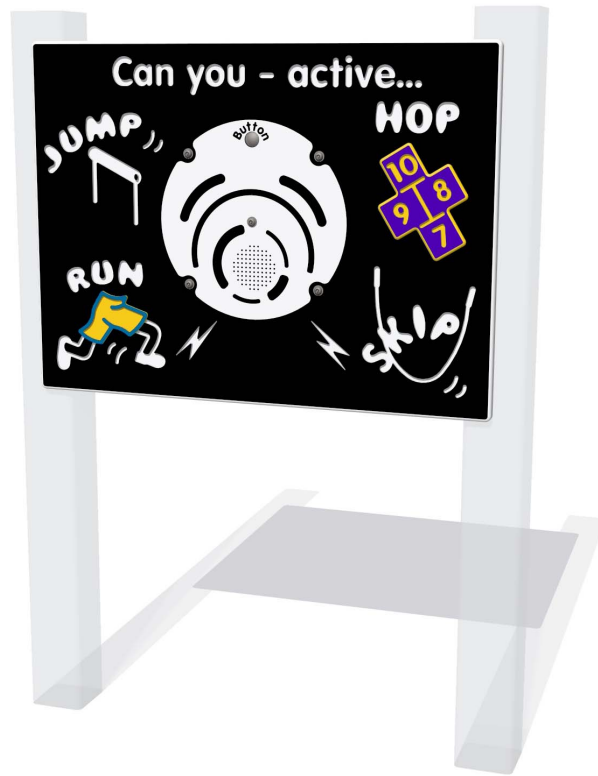

Product Information

FIPTACTIVE - Playtronic Active Play Panel

BS EN 1176 - Designed to British & European Standards

MATERIALS

Panel - Two Colour High Density Polyethylene (HDPE)

SUPPLY METHOD

Panel - Fully assembled

PlayTronic

DIMENSIONS

FIPTACTIVE6

FIPTACTIVE3

TECHNICAL

Age Range: 2+ Years
 Largest Part: FIPTACTIVE6 - 595 x 800 x 87.5mm
 Total Weight: FIPTACTIVE6 - 10kg
 Surfacing: N/A

Age Range: 2+ Years
 Largest Part: FIPTACTIVE3 - 820 x 800 x 87.5mm
 Total Weight: FIPTACTIVE3 - 19kg
 Surfacing: N/A