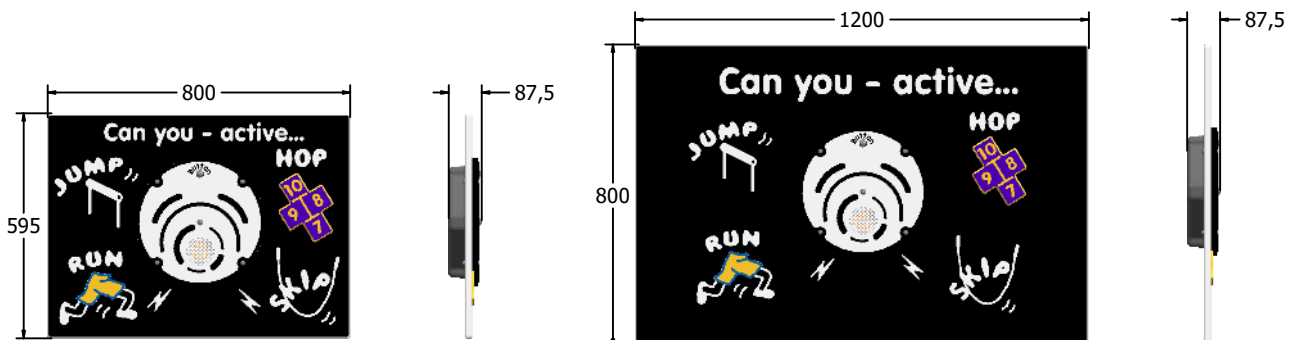

Product Information

FIPTACTIVE - Playtronic Active Play Panel

BS EN 1176 - Designed to British & European Standards

MATERIALS

Panel - Two Colour High Density Polyethylene (HDPE)

SUPPLY METHOD

Panel - Fully assembled

PlayTronic

DIMENSIONS

FIPTACTIVE6

FIPTACTIVE3

TECHNICAL

Age Range: 2+ Years
 Largest Part: FIPTACTIVE6 - 595 x 800 x 87.5mm
 Total Weight: FIPTACTIVE6 - 10kg
 Surfacing: N/A

Age Range: 2+ Years
 Largest Part: FIPTACTIVE3 - 820 x 800 x 87.5mm
 Total Weight: FIPTACTIVE3 - 19kg
 Surfacing: N/A